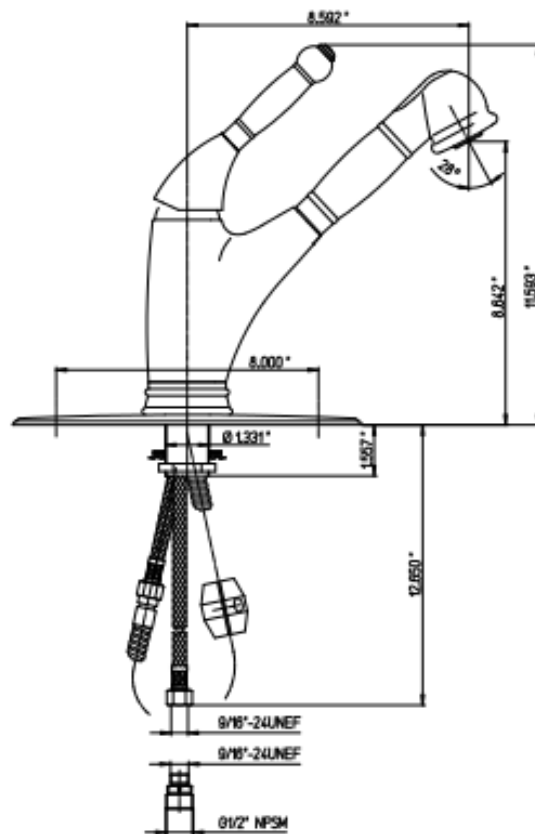

US-576

Single handle pull-down spray
kitchen faucet

Kitchen series

US-576

Pullout kitchen, Traditional Styling

STANDARDS

- Compliant with ASME A112.18.1-B125.1
- Compliant with AB1953
- Compliant with ANSI NSF61 – Annex G
- Certified by CSA International
- Compliant with ANSI A117.1

Finishes

	USCR576	USPW576
Polished Chrome	X	
Brushed Nickel		X

Features

	USCR576	USPW576
Solid Brass Construction	X	X
Single Control Ceramic Disc Valve	X	X
Meets NSF 61/9 Annex G Lead Requirements	X	X
ADA Compliant	X	X
Step-By-Step Installation Instructions	X	X
Limited Lifetime Warranty	X	X
1.75 GPM	X	X