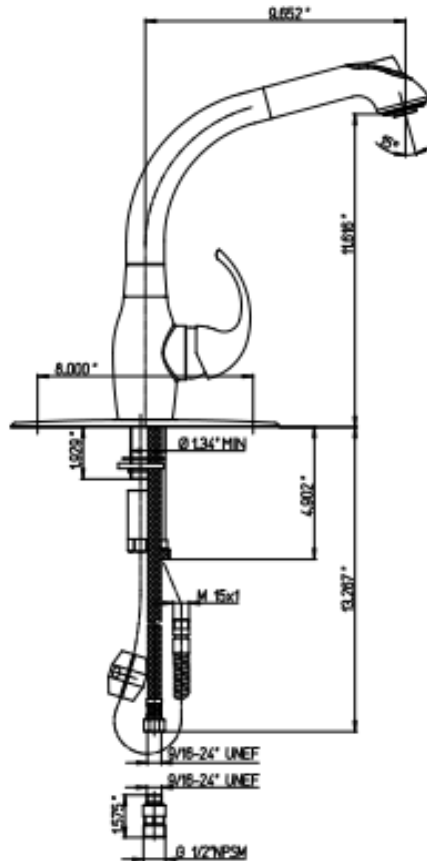

CA-567

CA-567

Single handle pull-down spray
kitchen faucet

Kitchen series

CA-567

Pullout kitchen, Transitional Styling

STANDARDS

- Compliant with ASME A112.18.1-B125.1
- Compliant with AB1953
- Compliant with ANSI NSF61 – Annex G
- Certified by CSA International
- Compliant with ANSI A117.1

Finishes	CACR567	CAPW567
Polished Chrome	X	
Brushed Nickel		X

Features	CACR567	CAPW567
Solid Brass Construction	X	X
Single Control Ceramic Disc Valve	X	X
Meets NSF 61/9 Annex G Lead Requirements	X	X
ADA Compliant	X	X
Step-By-Step Installation Instructions	X	X
Limited Lifetime Warranty	X	X
1.75 GPM	X	X