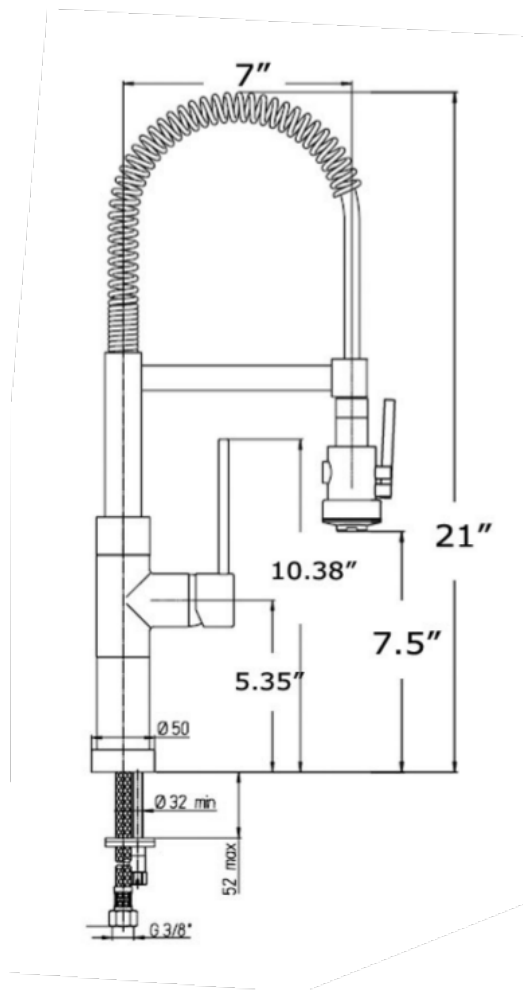

78-557PHD

Single handle pullout spray
kitchen faucet

Kitchen series

78-557PHD

Pullout kitchen, Contemporary Styling

STANDARDS

- Compliant with ASME A112.18.1-B125.1
- Compliant with AB1953
- Compliant with ANSI NSF61 – Annex G
- Certified by CSA International
- Compliant with ANSI A117.1

Finishes	78CR557PHD	78PW557PHD
Polished Chrome	X	
Brushed Nickel		X

Features	78CR557PHD	78PW557PHD
Solid Brass Construction	X	X
Single Control Ceramic Disc Valve	X	X
Meets NSF 61/9 Annex G Lead Requirements	X	X
ADA Compliant	X	X
Step-By-Step Installation Instructions	X	X
Limited Lifetime Warranty	X	X
1.75 GPM	X	X