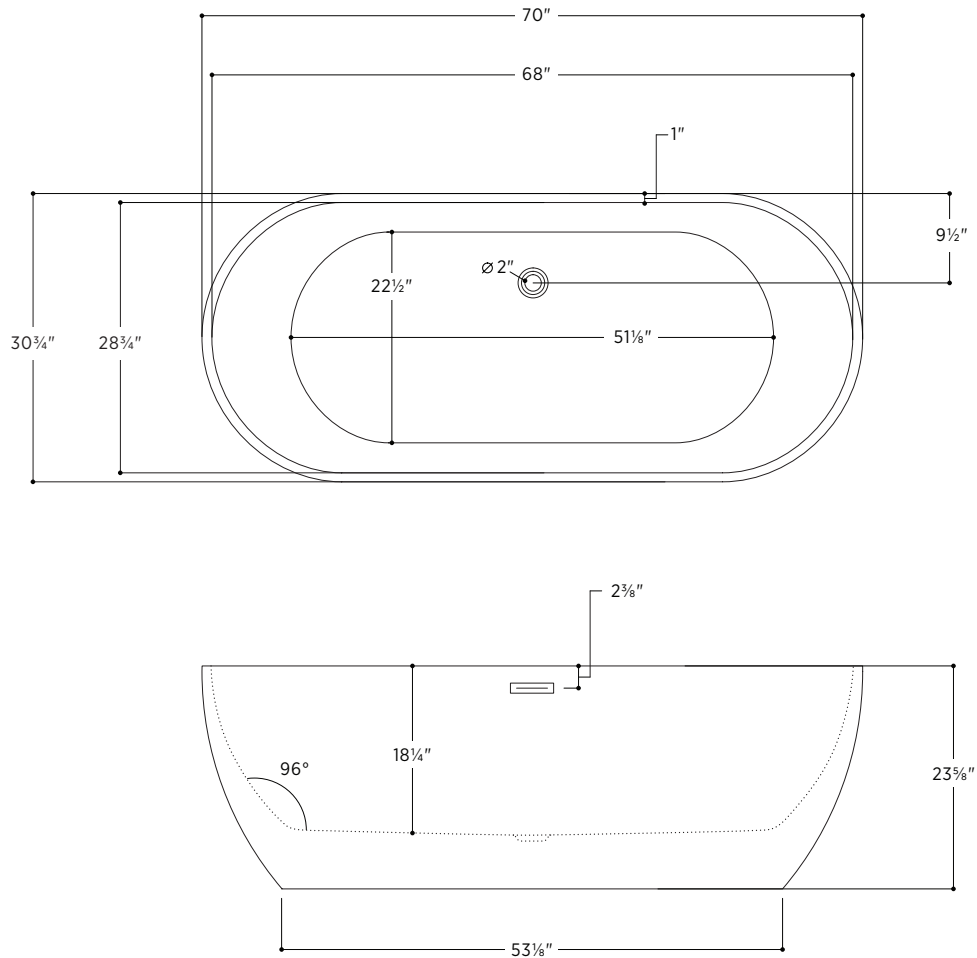

Venezia

PTVNZ7031

70" L x 30³/₄" W x 23⁵/₈" H

1 other size available

PTVNZ6630 66" L x 29¹/₂" W x 22⁷/₈" H

Material Acrylic

Color/Finish White Gloss

Slope of Backrest 96°

Water Depth 15⁷/₈"

Capacity 90G

Weight 86lbs (39kg)

Shipping Weight 108lbs (48.9kg)

Warranty 5 Year Warranty for Residential Use

Freestanding acrylic bathtub
Streamlined, high-profile one-piece design
Includes polished chrome waste
Polished chrome slot overflow

Venezia

PTVNZ7031

70" L x 30³/₄" W x 23⁵/₈" H

All measurements are approximate and for comparison only. Please note that these dimensions and specifications are subject to change without notice.

Install this product according to the installation guide. Floor support under bath must provide for a minimum of 995lbs (451kg). Installation may vary. Our products must be installed by certified professionals only and according to our installation guide, as well as federal, provincial/state and local building codes and regulations.