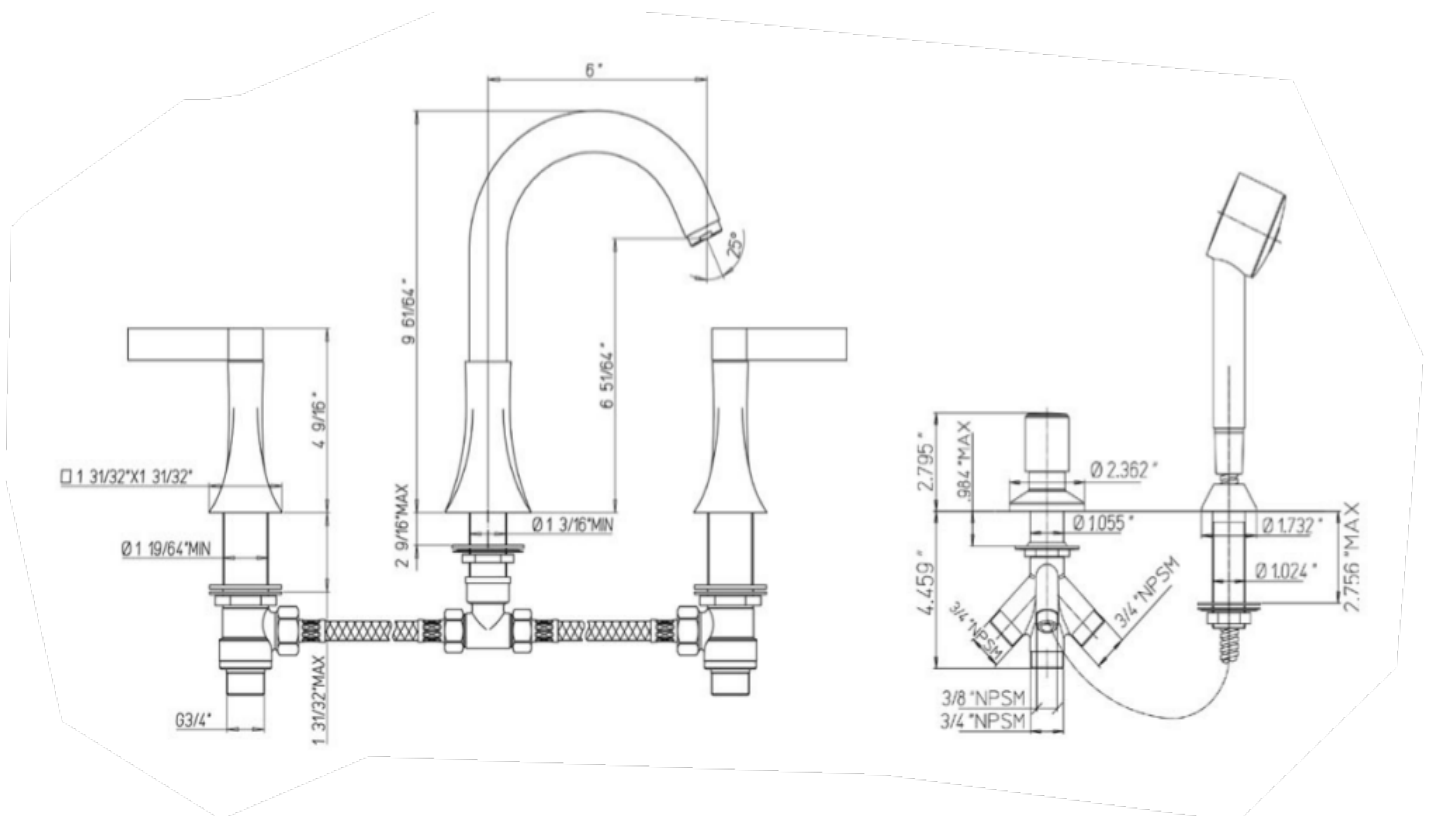

85-109

Elix roman tub with lever handles and diverter with hand held shower

Elix Series

85-109

Lavatory Faucet, Contemporary Styling

STANDARDS

- Compliant with ASME A112.18.1-B125.1
- Compliant with AB1953
- Compliant with ANSI NSF61 – Annex G
- Certified by CSA International
- Compliant with ANSI A117.1

Finishes

	85CR109	85PW109
Polished Chrome	X	
Brushed Nickel		X

Features

	85CR109	85PW109
Solid Brass Construction	X	X
Single Control Ceramic Disc Valve	X	X
Meets NSF 61/9 Annex G Lead Requirements	X	X
ADA Compliant	X	X
Step-By-Step Installation Instructions	X	X
Limited Lifetime Warranty	X	X
1.5 GPM	X	X