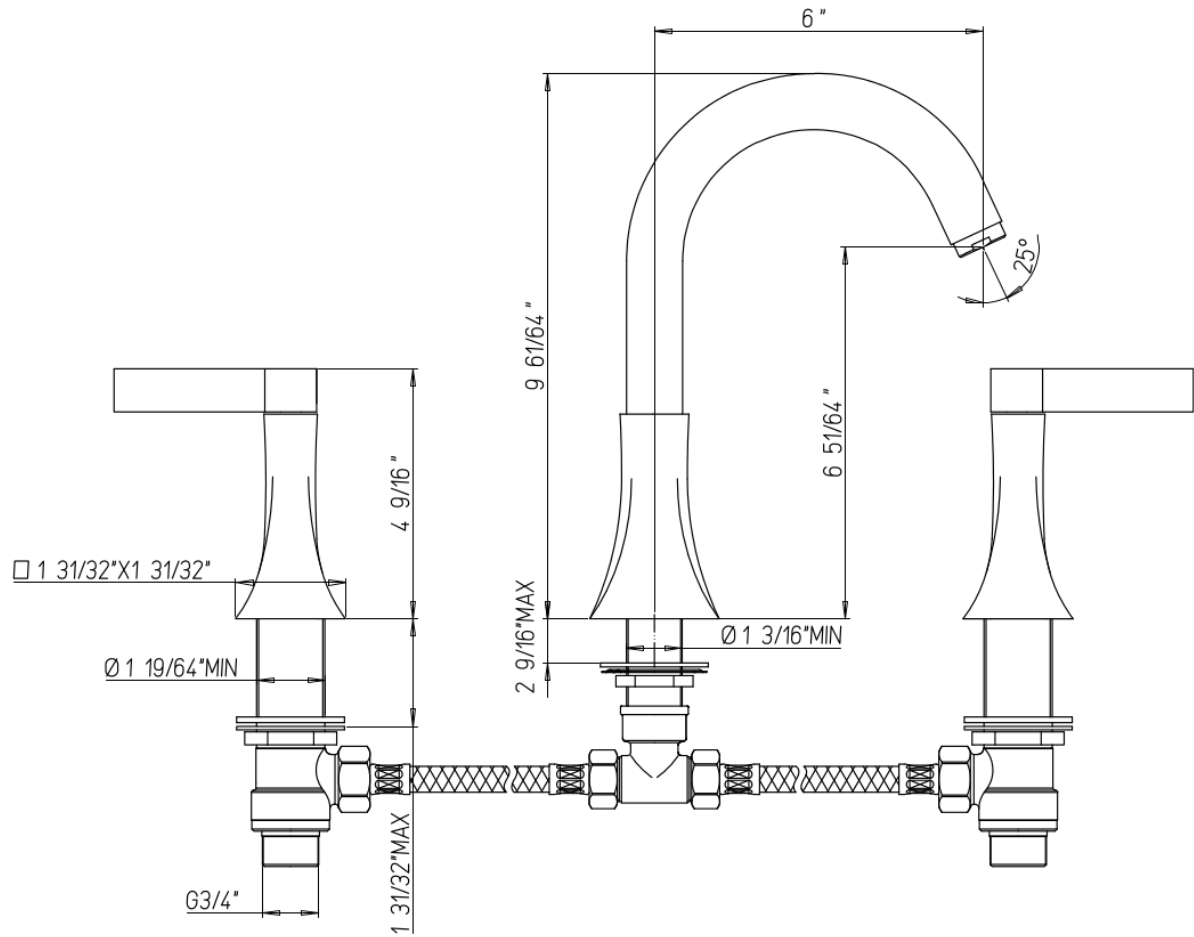

# 85-102

Elix roman tub with lever handles

## Elix Series

85-102

Lavatory Faucet, Contemporary Styling

### Features

	85CR102	85PW102
Solid Brass Construction	X	X
Single Control Ceramic Disc Valve	X	X
Meets NSF 61/9 Annex G Lead Requirements	X	X
ADA Compliant	X	X
Step-By-Step Installation Instructions	X	X
Limited Lifetime Warranty	X	X
1.5 GPM	X	X