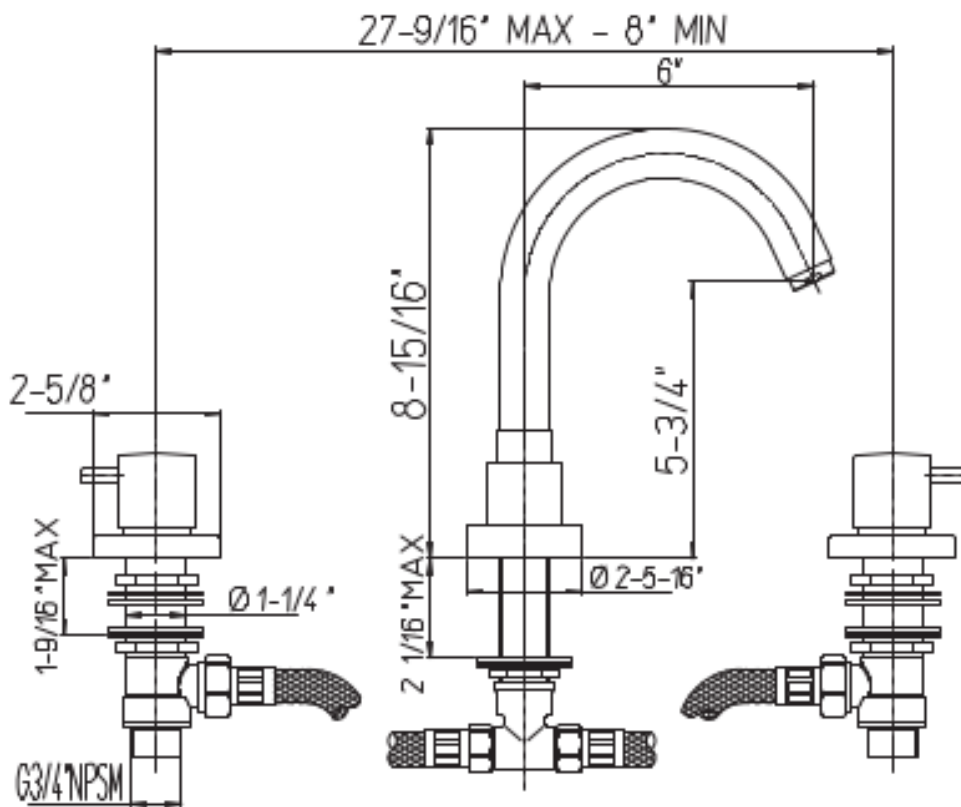

78-102

Elba roman tub with lever handles
 9" spout height
 6" spout reach

Elba Series

78-102

Lavatory Faucet,
Contemporary Styling

STANDARDS

- Compliant with ASME A112.18.1-B125.1
- Compliant with AB1953
- Compliant with ANSI NSF61 – Annex G
- Certified by CSA International
- Compliant with ANSI A117.1

Finishes

	78CR102	78PW102
Polished Chrome	X	
Brushed Nickel		X

Features

	78CR102	78PW102
Solid Brass Construction	X	X
Single Control Ceramic Disc Valve	X	X
Meets NSF 61/9 Annex G Lead Requirements	X	X
ADA Compliant	X	X
Step-By-Step Installation Instructions	X	X
Limited Lifetime Warranty	X	X
1.5 GPM	X	X