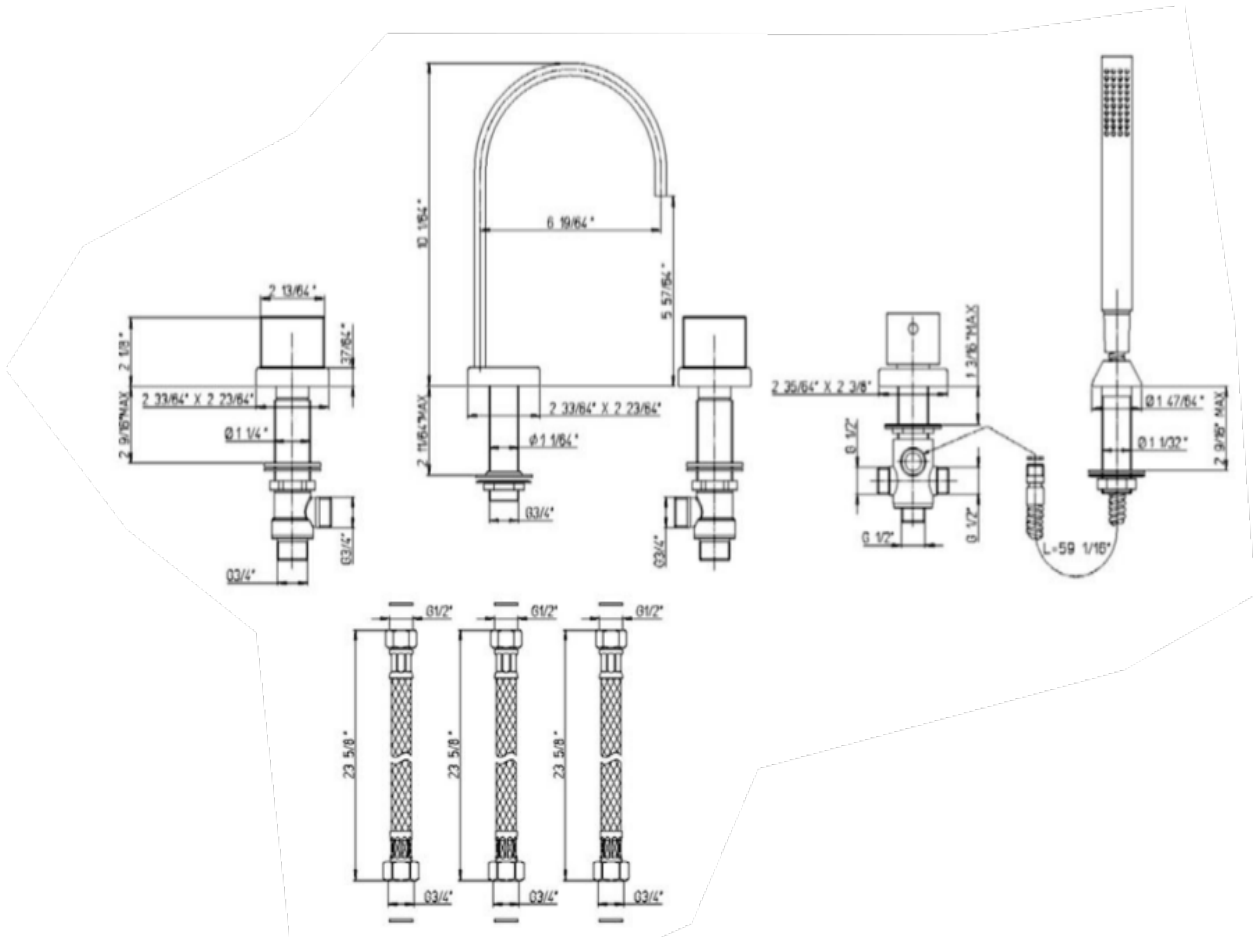

# 86-109

Novello roman tub with lever handles and diverter with hand held shower