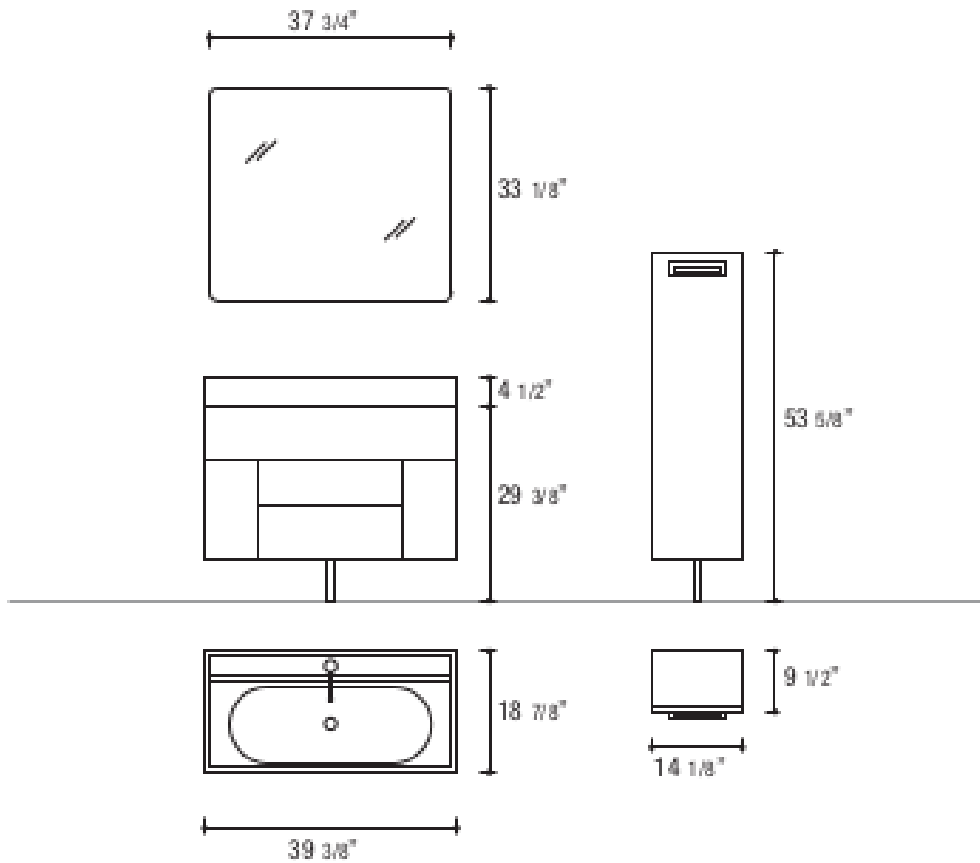

# 7079

Open 100 Mirror  
 $37 \frac{3}{4}'' \times 33'' \times 1 \frac{1}{8}''$   
Mirror can be hung horizontally or vertically

#### **Features**

7079

37 3/4" x 33" x 1 1/8"

X

Step-By-Step Installation Instructions

X

Limited Lifetime Warranty

X