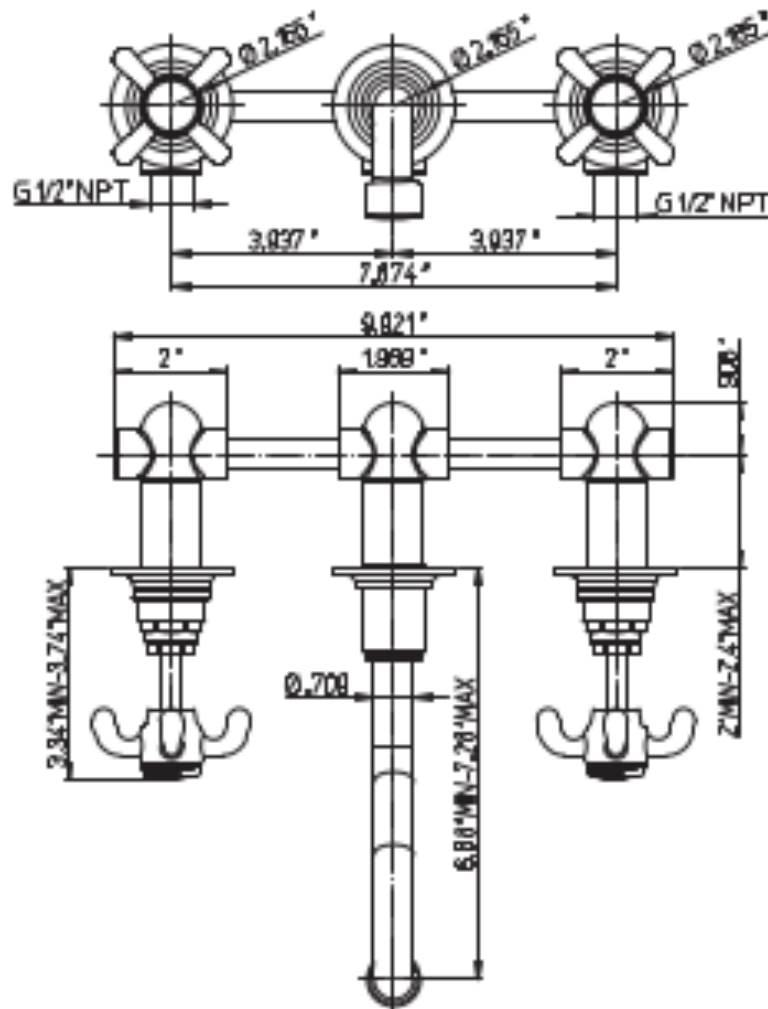

# 87-207

Ornellaia wall mount lavatory  
faucet with cross handles  
8" centers  
7" spout reach

### 87-207

Lavatory Faucet, Traditional Styling