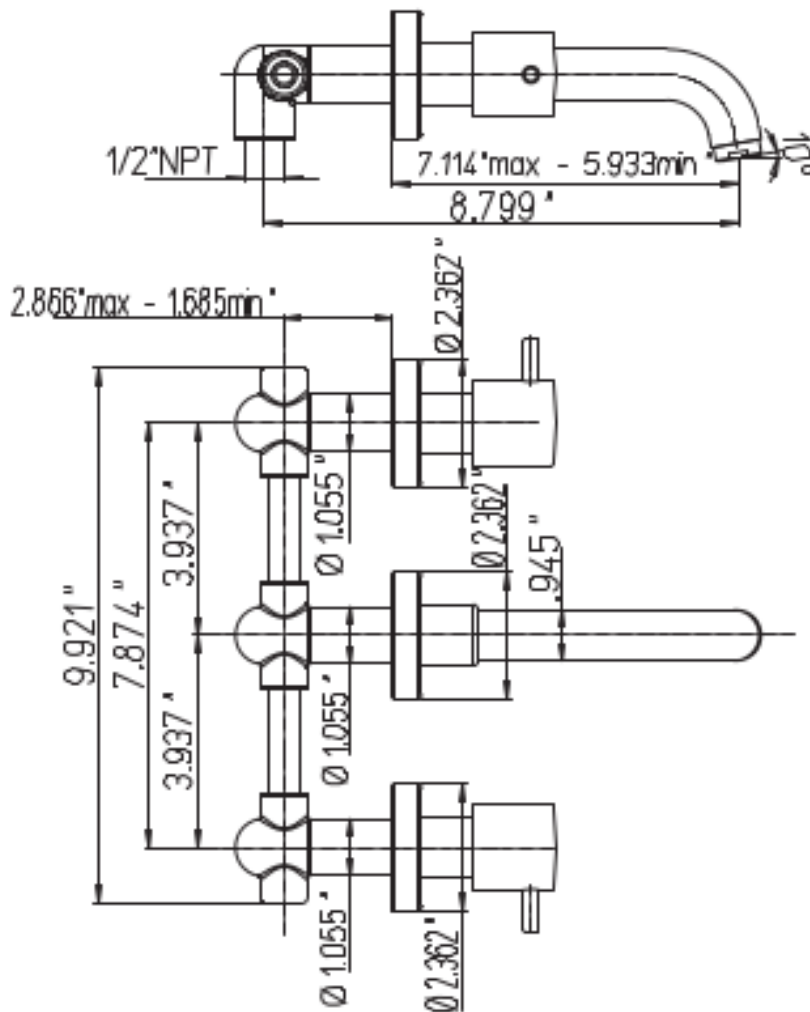

78-207

Elba wall-mount lavatory faucet
8" centers
7" spout reach

SPECIFICATION SUBMITTAL

Elba Series

78-207

Lavatory Faucet,
Contemporary Styling

STANDARDS

- Compliant with ASME A112.18.1-B125.1
- Compliant with AB1953
- Compliant with ANSI NSF61 – Annex G
- Certified by CSA International
- Compliant with ANSI A117.1

Finishes

	78CR207	78PW207
Polished Chrome	X	
Brushed Nickel		X

Features

	78CR207	78PW207
Solid Brass Construction	X	X
Single Control Ceramic Disc Valve	X	X
Meets NSF 61/9 Annex G Lead Requirements	X	X
ADA Compliant	X	X
Step-By-Step Installation Instructions	X	X
Limited Lifetime Warranty	X	X
1.5 GPM	X	X