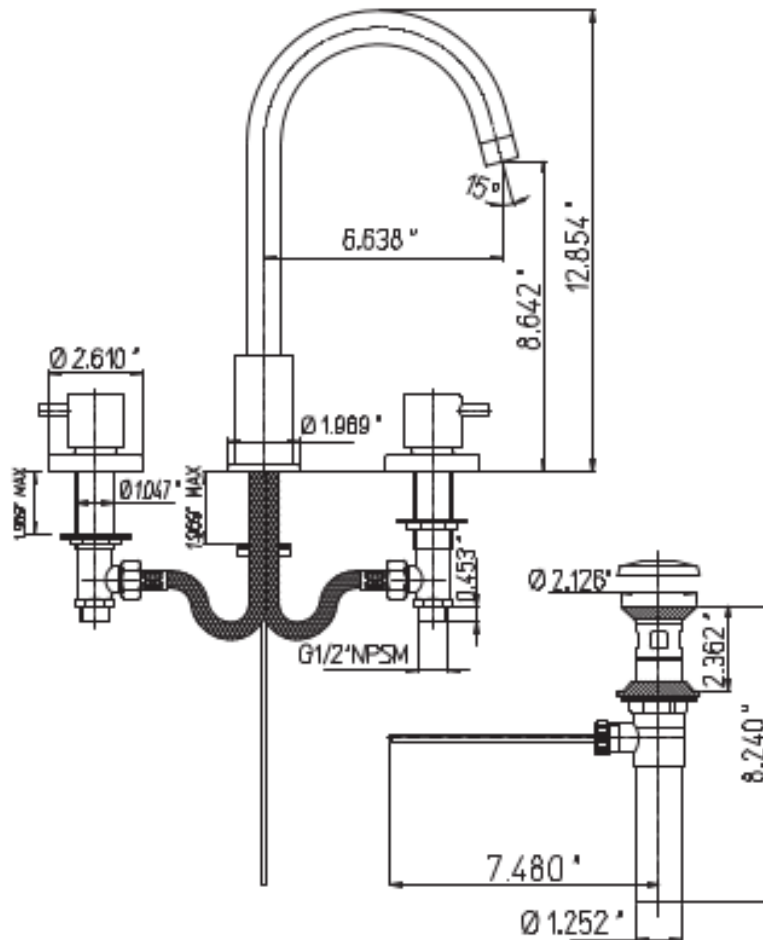

78-214

Elba widespread lavatory faucet
8" centers
6 1/2" spout reach. Spout rotates.
Pop-up drain included.

Elba Series

78-214

Lavatory Faucet,
Contemporary Styling

STANDARDS

- Compliant with ASME A112.18.1-B125.1
- Compliant with AB1953
- Compliant with ANSI NSF61 – Annex G
- Certified by CSA International
- Compliant with ANSI A117.1

Finishes

	78CR214	78PW214
Polished Chrome	X	
Brushed Nickel		X

Features

	78CR214	78PW214
Solid Brass Construction	X	X
Single Control Ceramic Disc Valve	X	X
Meets NSF 61/9 Annex G Lead Requirements	X	X
ADA Compliant	X	X
Step-By-Step Installation Instructions	X	X
Limited Lifetime Warranty	X	X
1.5 GPM	X	X