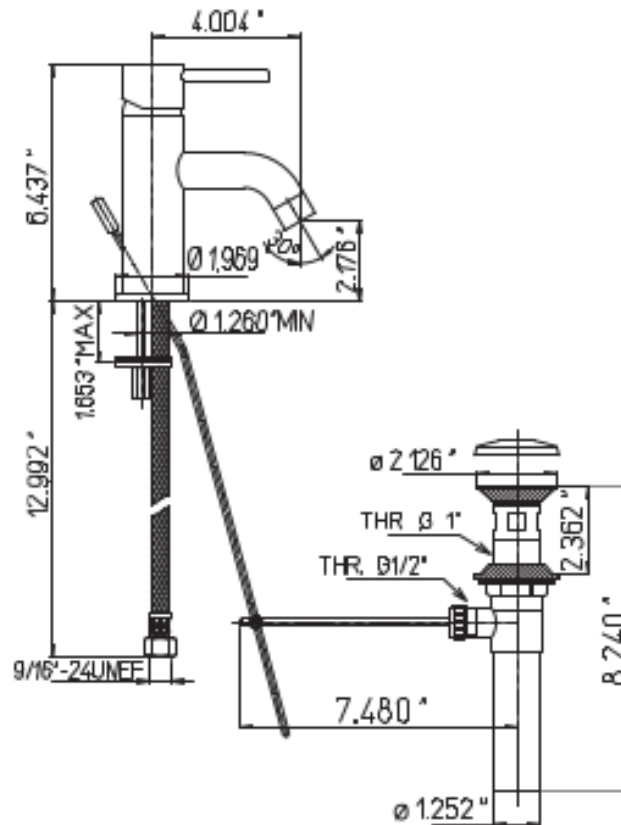

78-211

Elba single-handle lavatory faucet
4" spout reach
Pop-up drain included.

Elba Series

78-211

Lavatory Faucet,
Contemporary Styling

STANDARDS

- Compliant with ASME A112.18.1-B125.1
- Compliant with AB1953
- Compliant with ANSI NSF61 – Annex G
- Certified by CSA International
- Compliant with ANSI A117.1

Finishes

	78CR211	78PW211
Polished Chrome	X	
Brushed Nickel		X

Features

	78CR211	78PW211
Solid Brass Construction	X	X
Single Control Ceramic Disc Valve	X	X
Meets NSF 61/9 Annex G Lead Requirements	X	X
ADA Compliant	X	X
Step-By-Step Installation Instructions	X	X
Limited Lifetime Warranty	X	X
1.5 GPM	X	X