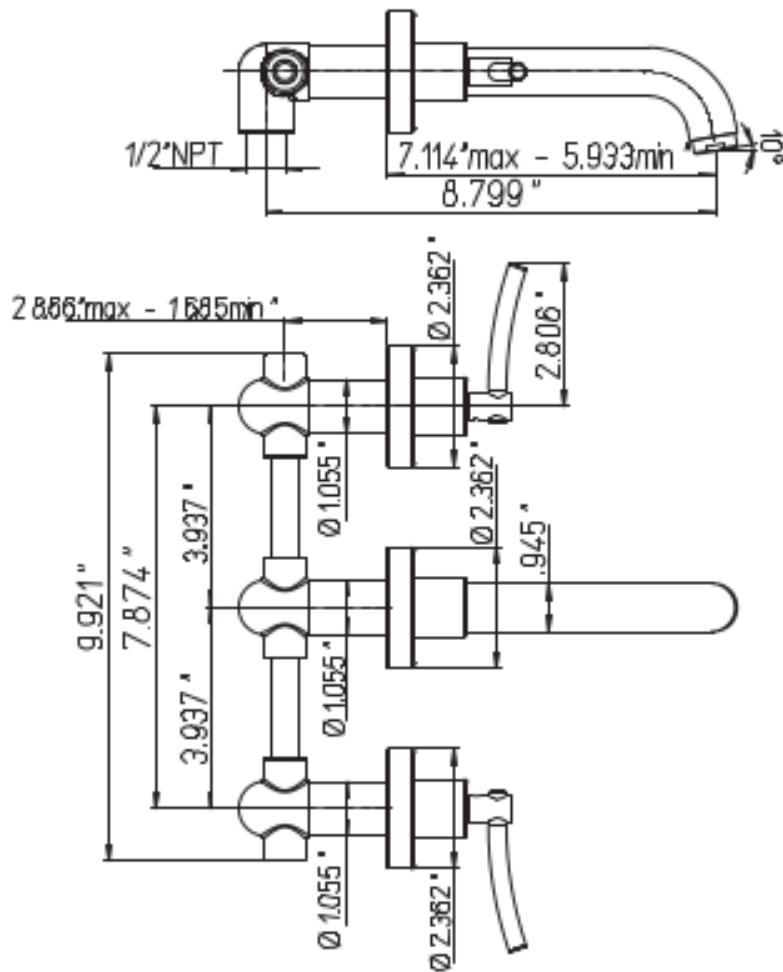

LATOSCANA
by Raini

81-207

Morellino wall-mounted lavatory faucet with lever handles
8" centers
7" spout reach
ADA Compliant

Morellino Series

81-207

Lavatory Faucet,

Contemporary Styling

STANDARDS

- Compliant with ASME A112.18.1-B125.1
- Compliant with AB1953
- Compliant with ANSI NSF61 – Annex G
- Certified by CSA International
- Compliant with ANSI A117.1

Finishes

	81CR207	81PW207
Polished Chrome	X	
Brushed Nickel		X

Features

	81CR207	81PW207
Solid Brass Construction	X	X
Single Control Ceramic Disc Valve	X	X
Meets NSF 61/9 Annex G Lead Requirements	X	X
ADA Compliant	X	X
Step-By-Step Installation Instructions	X	X
Limited Lifetime Warranty	X	X
1.5 GPM	X	X