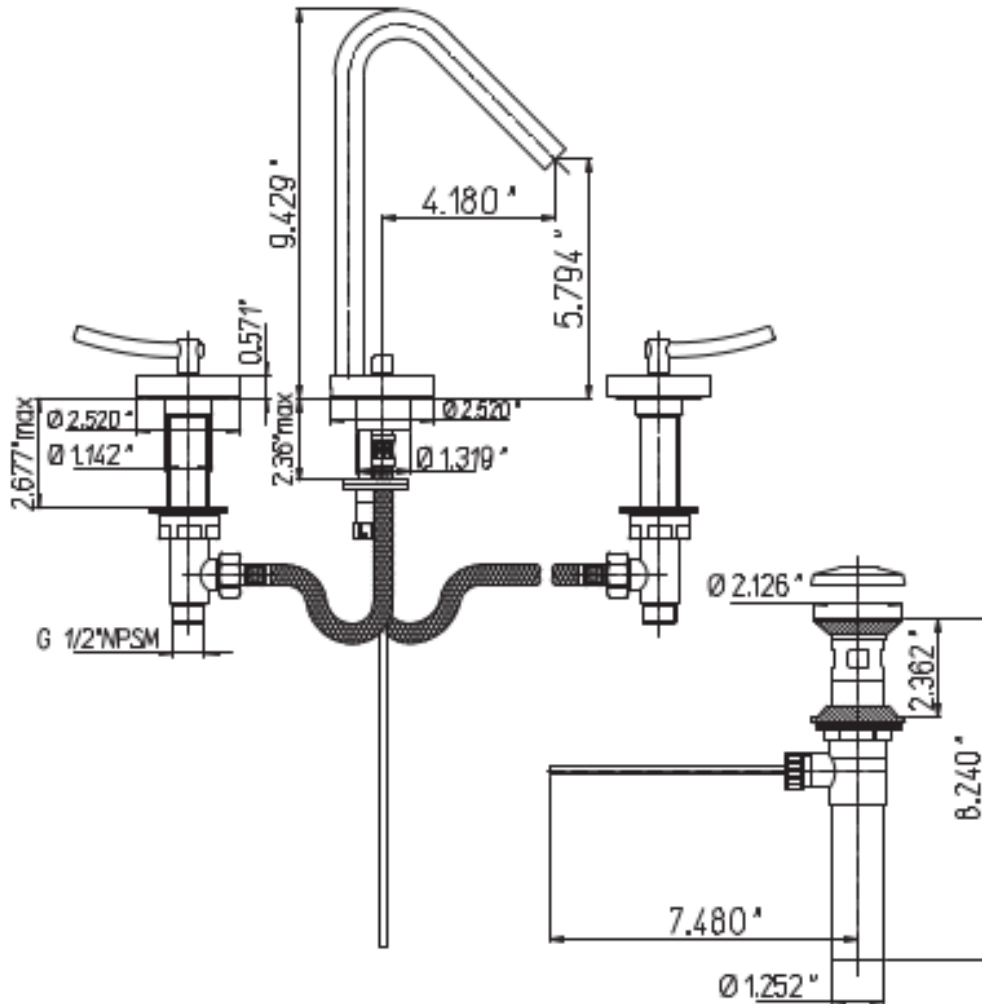

81-214

Morellino widespread faucet with lever handles and a rotating spout
Pop-up drain included
ADA Compliant

Morellino Series

81-214

Lavatory Faucet,
Contemporary Styling

STANDARDS

- Compliant with ASME A112.18.1-B125.1
- Compliant with AB1953
- Compliant with ANSI NSF61 – Annex G
- Certified by CSA International
- Compliant with ANSI A117.1

Finishes	81CR214	81PW214
Polished Chrome	X	
Brushed Nickel		X

Features	81CR214	81PW214
Solid Brass Construction	X	X
Single Control Ceramic Disc Valve	X	X
Meets NSF 61/9 Annex G Lead Requirements	X	X
ADA Compliant	X	X
Step-By-Step Installation Instructions	X	X
Limited Lifetime Warranty	X	X
1.5 GPM	X	X