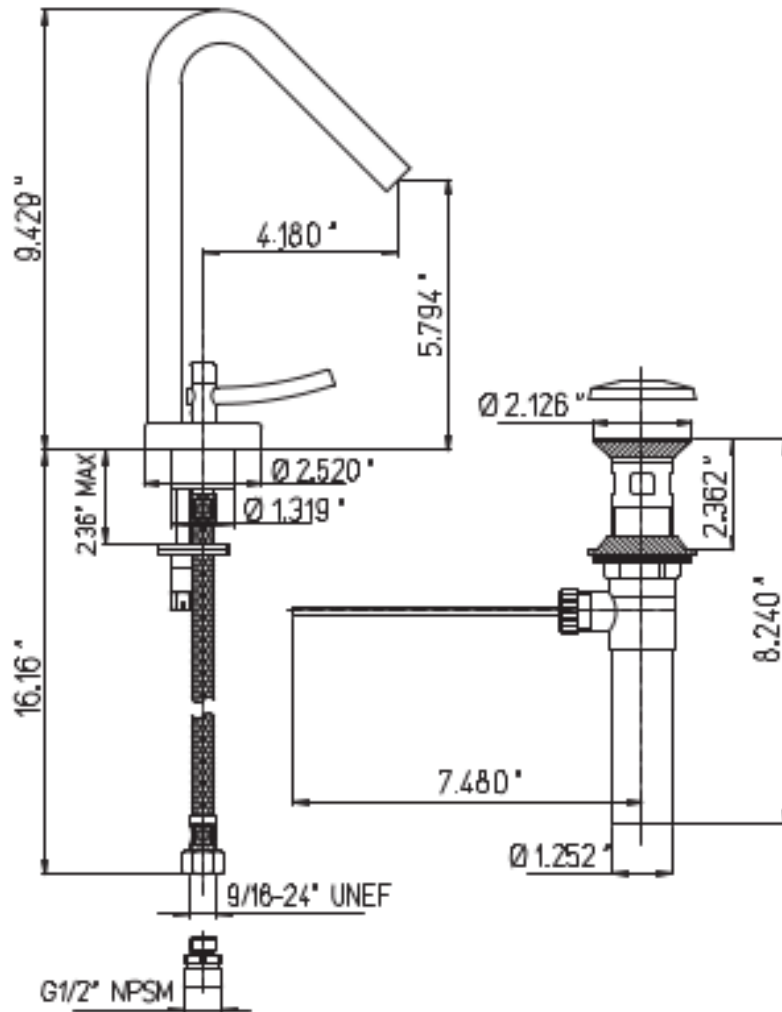

81-211

Morellino single lever handle faucet with a rotating spout
Click-clack drain included
ADA Compliant

Morellino Series

81-211

Lavatory Faucet,
Contemporary Styling

STANDARDS

- Compliant with ASME A112.18.1-B125.1
- Compliant with AB1953
- Compliant with ANSI NSF61 – Annex G
- Certified by CSA International
- Compliant with ANSI A117.1

Finishes

	81CR211	81PW211
Polished Chrome	X	
Brushed Nickel		X

Features

	81CR211	81PW211
Solid Brass Construction	X	X
Single Control Ceramic Disc Valve	X	X
Meets NSF 61/9 Annex G Lead Requirements	X	X
ADA Compliant	X	X
Step-By-Step Installation Instructions	X	X
Limited Lifetime Warranty	X	X
1.5 GPM	X	X