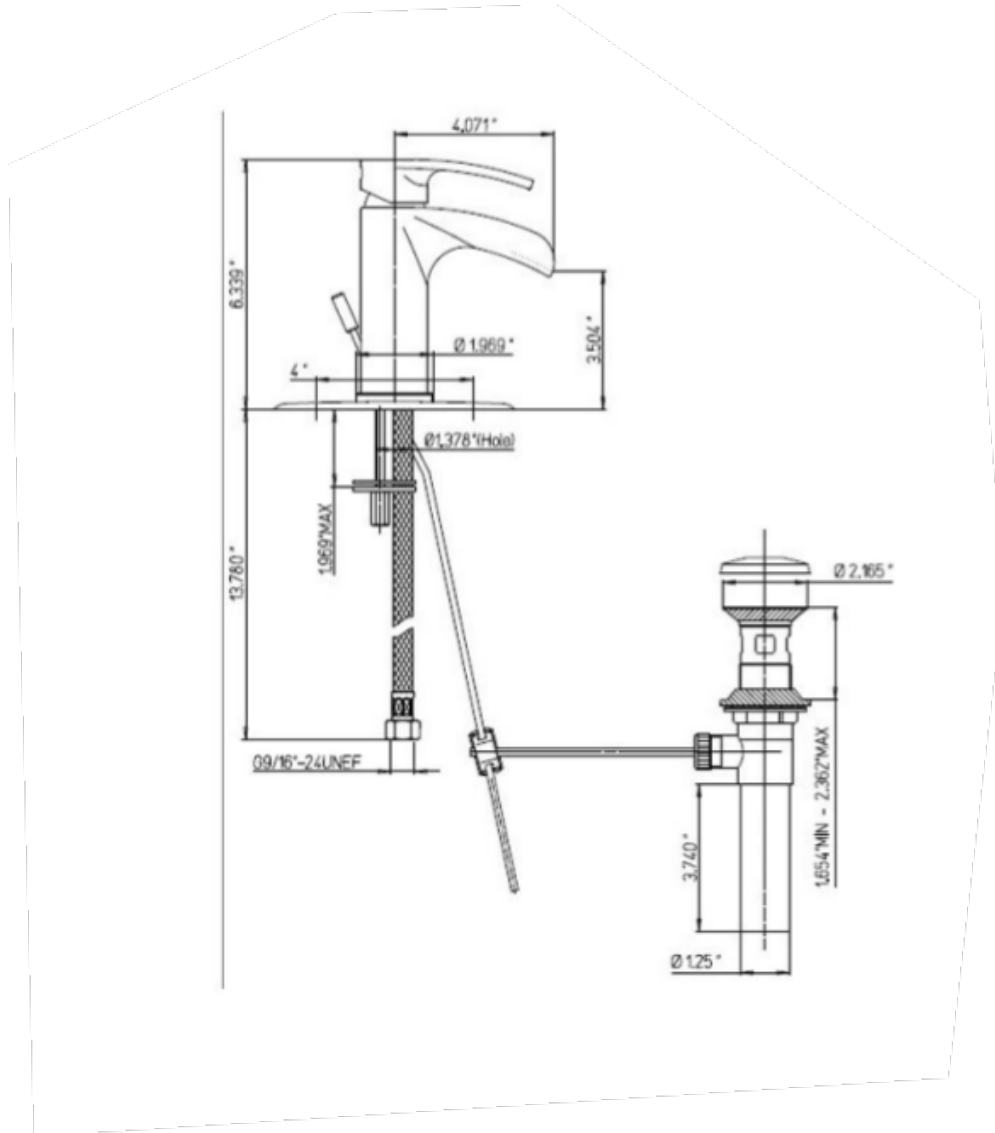

LATOSCANA
by Painsi

86CR211WFS

Ovo small waterfall single handle
lavatory faucet

E-Commerce Series

86CR211WFS

Contemporary Styling

STANDARDS

- Compliant with ASME A112.18.1-B125.1
- Compliant with AB1953
- Compliant with ANSI NSF61 – Annex G
- Certified by CSA International
- Compliant with ANSI A117.1

Finishes

Polished Chrome

86CR211WFS

X

Features

Solid Brass Construction

Meets NSF 61/9 Annex G Lead Requirements

ADA Compliant