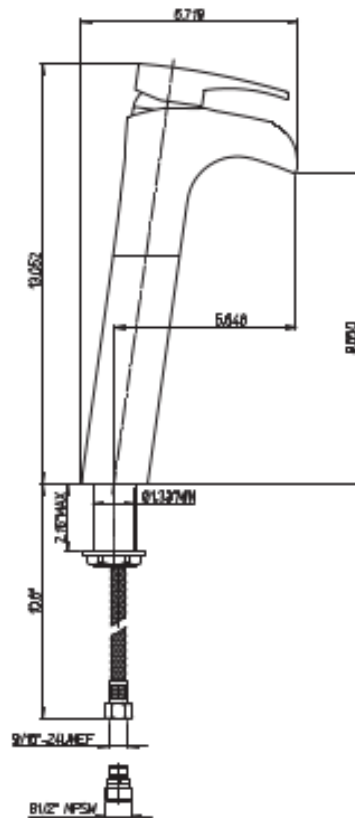

86-205WFL

Novello tall waterfall single lever
handle lavatory vessel

Novello Series

86-205WFLL

Lavatory Faucet, Contemporary Styling

STANDARDS

- Compliant with ASME A112.18.1-B125.1
- Compliant with AB1953
- Compliant with ANSI NSF61 – Annex G
- Certified by CSA International
- Compliant with ANSI A117.1

Finishes

	86CR205WFLL	86PW205WFLL
Polished Chrome	X	
Brushed Nickel		X

Features

	86CR205WFLL	86PW205WFLL
Solid Brass Construction	X	X
Single Control Ceramic Disc Valve	X	X
Meets NSF 61/9 Annex G Lead Requirements	X	X
ADA Compliant	X	X
Step-By-Step Installation Instructions	X	X
Limited Lifetime Warranty	X	X
1.5 GPM	X	X