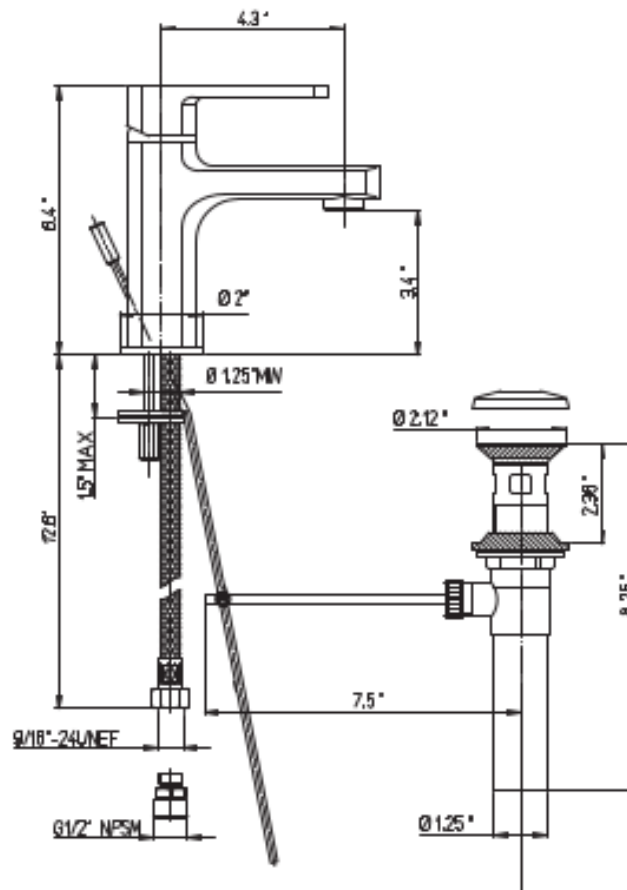

86-211

Novello single lever handle
lavatory faucet
Pop-up drain included

Novello Series

86-211

Lavatory Faucet, Contemporary Styling

STANDARDS

- Compliant with ASME A112.18.1-B125.1
- Compliant with AB1953
- Compliant with ANSI NSF61 – Annex G
- Certified by CSA International
- Compliant with ANSI A117.1

Finishes

	86CR211	86PW211
Polished Chrome	X	
Brushed Nickel		X

Features

	86CR211	86PW211
Solid Brass Construction	X	X
Single Control Ceramic Disc Valve	X	X
Meets NSF 61/9 Annex G Lead Requirements	X	X
ADA Compliant	X	X
Step-By-Step Installation Instructions	X	X
Limited Lifetime Warranty	X	X
1.5 GPM	X	X