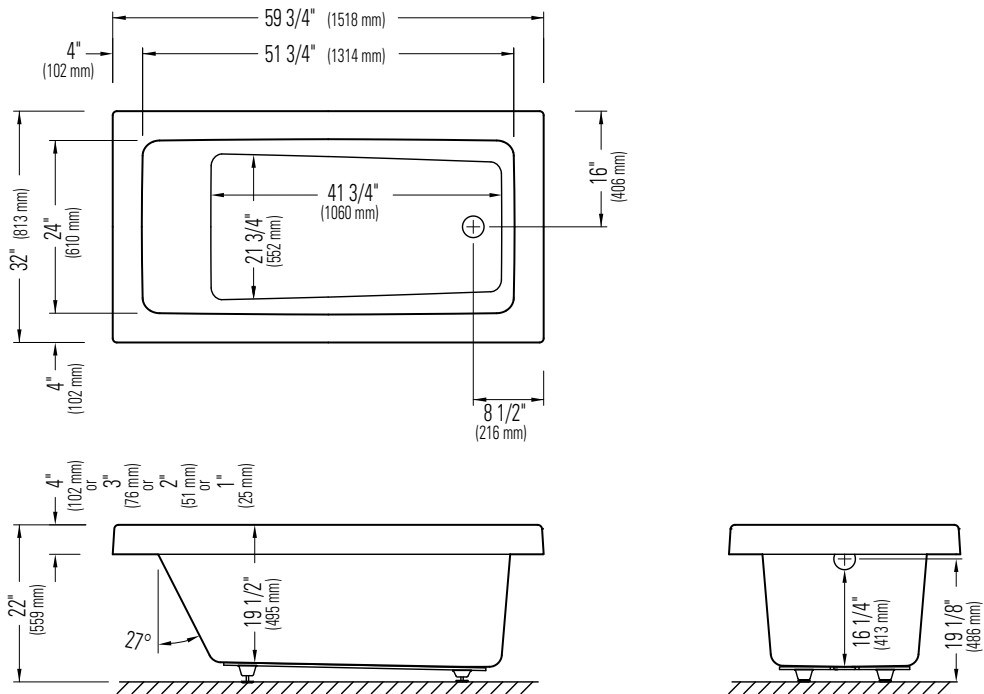

Produits Neptune

ZEN 3260

WITH OR WITHOUT ARMRESTS

Bathtub

Without armrests

With armrests

*A bathtub fitted with back jets can cause the pump to protrude by approximately 3" from the overall dimension.

**All dimensions are approximate and subject to change without notice. Please refer to the installation guide before beginning the installation