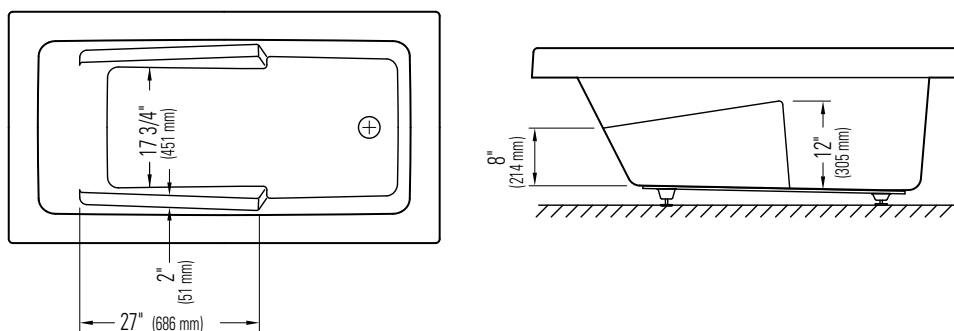

Produits Neptune

ZEN 3260

WITH OR WITHOUT ARMRESTS

Bathtub

Without armrests

With armrests

*A bathtub fitted with back jets can cause the pump to protrude by approximately 3" from the overall dimension.

**All dimensions are approximate and subject to change without notice. Please refer to the installation guide before beginning the installation