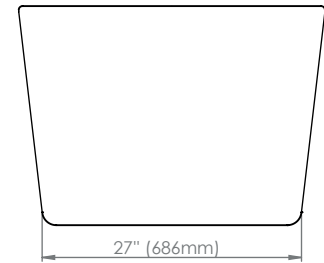

Produits Neptune
Rouge

Berlin F1 3266

Bathtub

**All dimensions are approximate and subject to change without notice
Please refer to the installation guide before beginning the installation