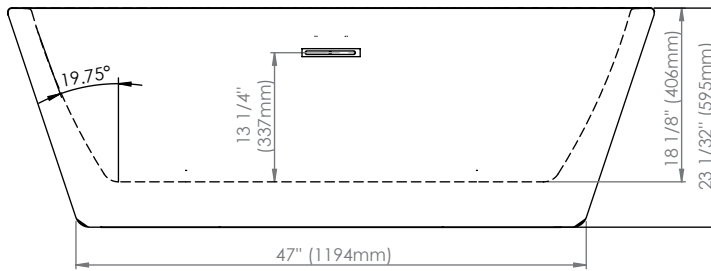

Produits Neptune
Rouge

Berlin F1 3266

Bathtub

**All dimensions are approximate and subject to change without notice
Please refer to the installation guide before beginning the installation