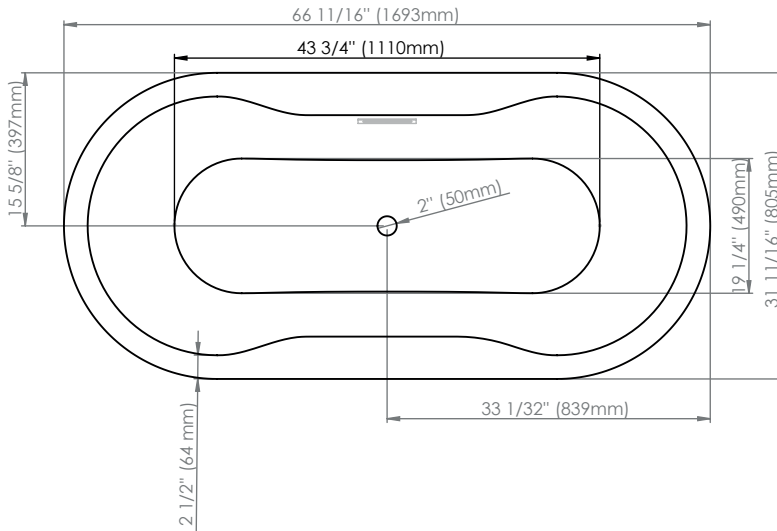

Produits Neptune
Rouge

Berlin F1 3266

Bathtub

**All dimensions are approximate and subject to change without notice
Please refer to the installation guide before beginning the installation