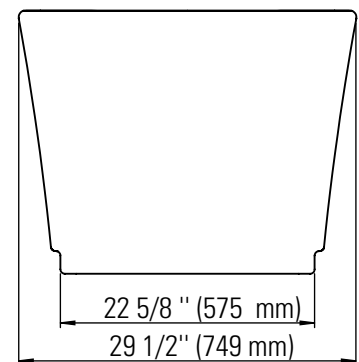

Produits Neptune
Rouge

LONDON 3066F1

Bathtub

**All dimensions are approximate and subject to change without notice
Please refer to the installation guide before beginning the installation

6835 PICARD STREET
SAINT-HYACINTHE, QUEBEC J2S 1H3
CANADA

PHONE 450 773 7058
FAX 450 773 5063
TOLL-FREE CANADA 1 888 226 7099
TOLL-FREE USA 1 888 226 7899

produitsneptune/rouge.com

05-2016