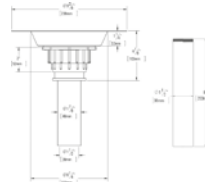

CONFORMITY ATTESTATION
Bathtub Standards
CAN / CSA.B45.5
Hydromassage Standard
CAN / CSA.B45.10 / CSA.C22.2 / UL-1795

ECORESPONSABLE Certification
First manufacturer of bathroom products in North America to be certified ecoresponsible

Produits Neptune
Rouge

6635, Picard street, Saint-Hyacinthe (Québec) J2S 1H3
Phone: (450) 773-7058 - Fax: (450) 773-5063
produitsneptune.com