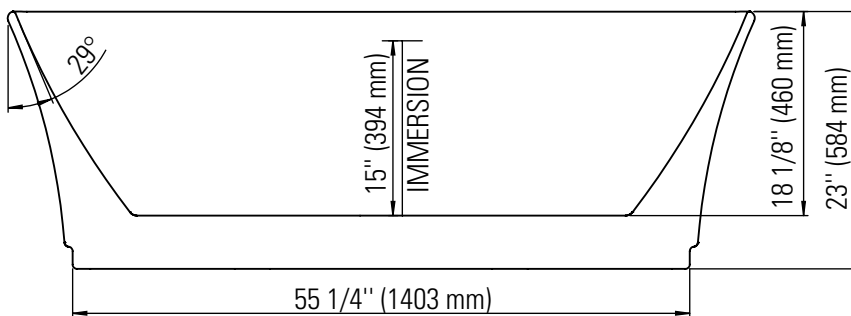

Produits Neptune
Rouge

LONDON 3066F1

Bathtub

**All dimensions are approximate and subject to change without notice
Please refer to the installation guide before beginning the installation

6835 PICARD STREET
SAINT-HYACINTHE, QUEBEC J2S 1H3
CANADA

PHONE 450 773 7058
FAX 450 773 5063
TOLL-FREE CANADA 1 888 226 7099
TOLL-FREE USA 1 888 226 7899

produitsneptune/rouge.com

05-2016