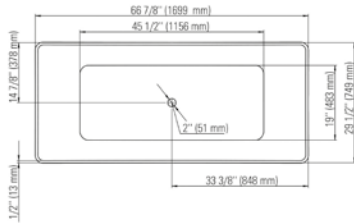

# LONDON 3066

66 7/8" x 29 1/2" x 23" [63 gallons]

24-48 hrs

Bathtub only

LON3066F1

Mass-Air  
Included: 12 injectors, 750W (1 1/2h.p.) Optima blower, with 300W heating element, 72" blower hose extension, and remote control.