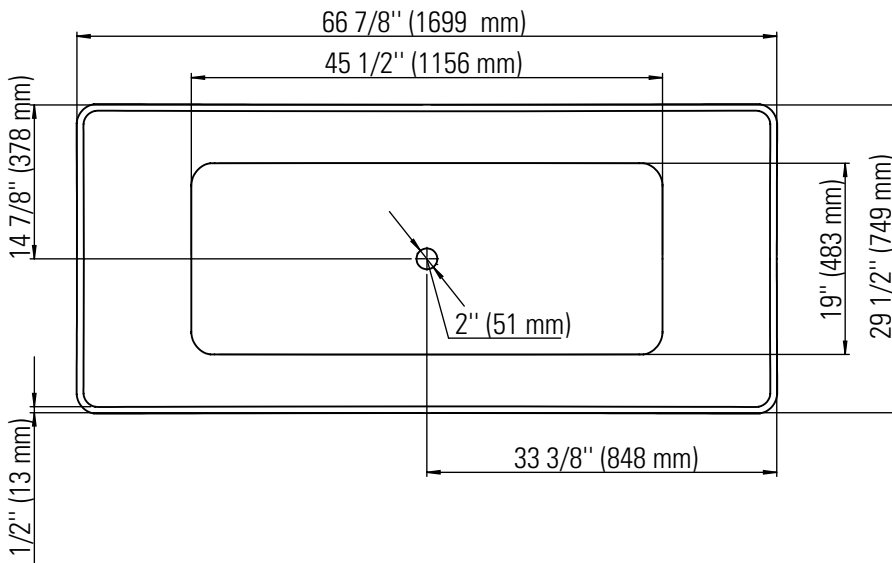

Produits Neptune
Rouge

LONDON 3066F1

Bathtub

**All dimensions are approximate and subject to change without notice
Please refer to the installation guide before beginning the installation

6835 PICARD STREET
SAINT-HYACINTHE, QUEBEC J2S 1H3
CANADA

PHONE 450 773 7058
FAX 450 773 5063
TOLL-FREE CANADA 1 888 226 7099
TOLL-FREE USA 1 888 226 7899

produitsneptune/rouge.com

05-2016