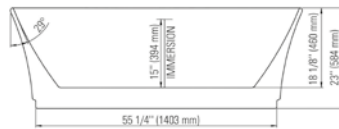

# LONDON 3066

66 7/8" x 29 1/2" x 23" [63 gallons]

24-48 hrs

Bathtub only

LON3066F1

Mass-Air  
Included: 12 injectors, 750W (1 1/2h.p.) Optima blower, with 300W heating element, 72" blower hose extension, and remote control.