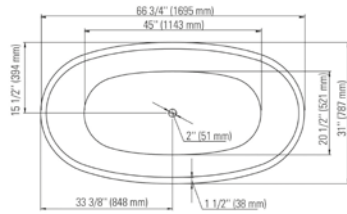

FLORENCE 3266

66 3/4" x 31" x 26 5/8" [65 gallons]

24-48 hrs

Bathtub only

FLO3266F1

Mass-Air

FLO3266F1M

Included: 12 injectors, 750W (1 1/2h.p.) Optima blower, with 300W heating element, 72" blower hose extension, and remote control.