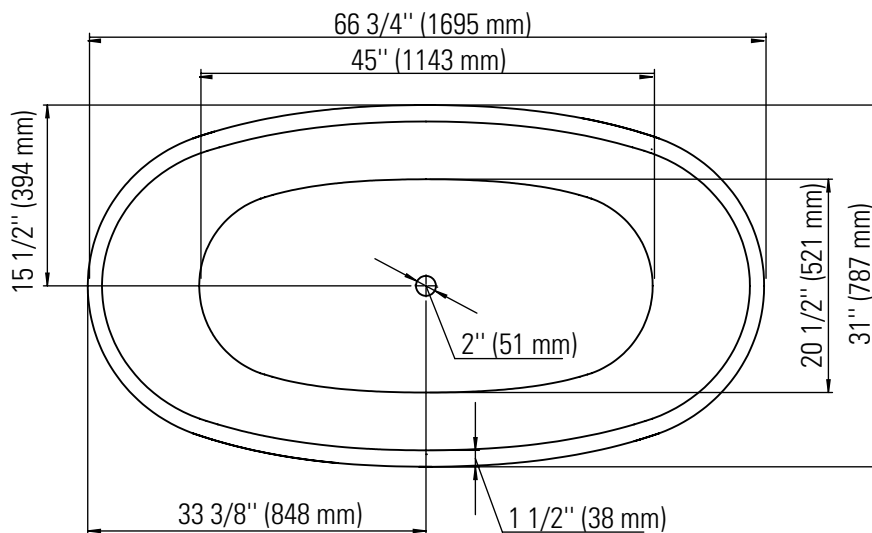

Produits Neptune
Rouge

FLORENCE 3266F1

Bathtub

**All dimensions are approximate and subject to change without notice
Please refer to the installation guide before beginning the installation

6835 PICARD STREET
SAINT-HYACINTHE, QUEBEC J2S 1H3
CANADA

PHONE 450 773 7058
FAX 450 773 5063
TOLL-FREE CANADA 1 888 226 7099
TOLL-FREE USA 1 888 226 7899

produitsneptune/rouge.com

05-2016