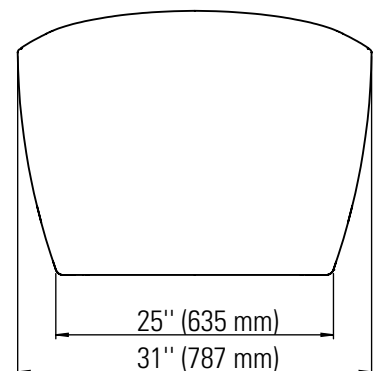

Produits Neptune
Rouge

FLORENCE 3266F1

Bathtub

**All dimensions are approximate and subject to change without notice
Please refer to the installation guide before beginning the installation

6835 PICARD STREET
SAINT-HYACINTHE, QUEBEC J2S 1H3
CANADA

PHONE 450 773 7058
FAX 450 773 5063
TOLL-FREE CANADA 1 888 226 7099
TOLL-FREE USA 1 888 226 7899

produitsneptune/rouge.com

05-2016