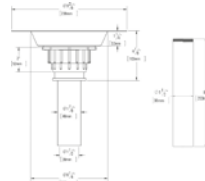

Intertek

CONFORMITY ATTESTATION
Bathtub Standards
CAN / CSA.B45.5
Hydromassage Standard
CAN / CSA.B45.10 / CSA.C22.2 / UL-1795

ECORESPONSABLE Certification
First manufacturer of bathroom products in
North America to be certified ecoresponsible

Produits Neptune
Rouge

6635, Picard street, Saint-Hyacinthe (Québec) J2S 1H3
Phone: (450) 773-7058 - Fax: (450) 773-5063
produitsneptune.com