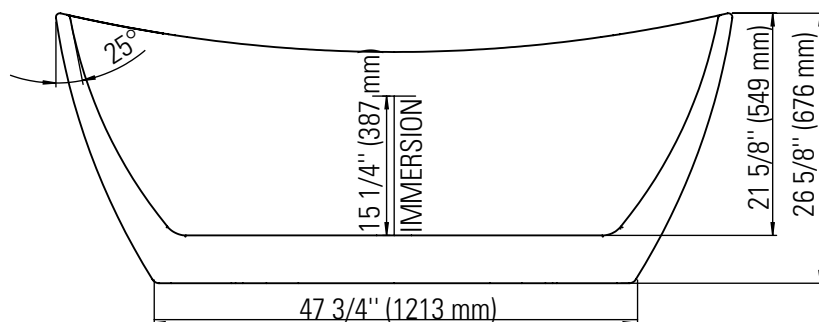

Produits Neptune
Rouge

FLORENCE 3266F1

Bathtub

**All dimensions are approximate and subject to change without notice
Please refer to the installation guide before beginning the installation

6835 PICARD STREET
SAINT-HYACINTHE, QUEBEC J2S 1H3
CANADA

PHONE 450 773 7058
FAX 450 773 5063
TOLL-FREE CANADA 1 888 226 7099
TOLL-FREE USA 1 888 226 7899

produitsneptune/rouge.com

05-2016