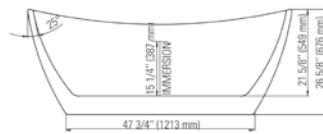

FLORENCE 3266

66 3/4" x 31" x 26 5/8" [65 gallons]

24-48 hrs

Bathtub only

FLO3266F1

Mass-Air

FLO3266F1M

Included: 12 injectors, 750W (1 1/2h.p.) Optima blower, with 300W heating element, 72" blower hose extension, and remote control.