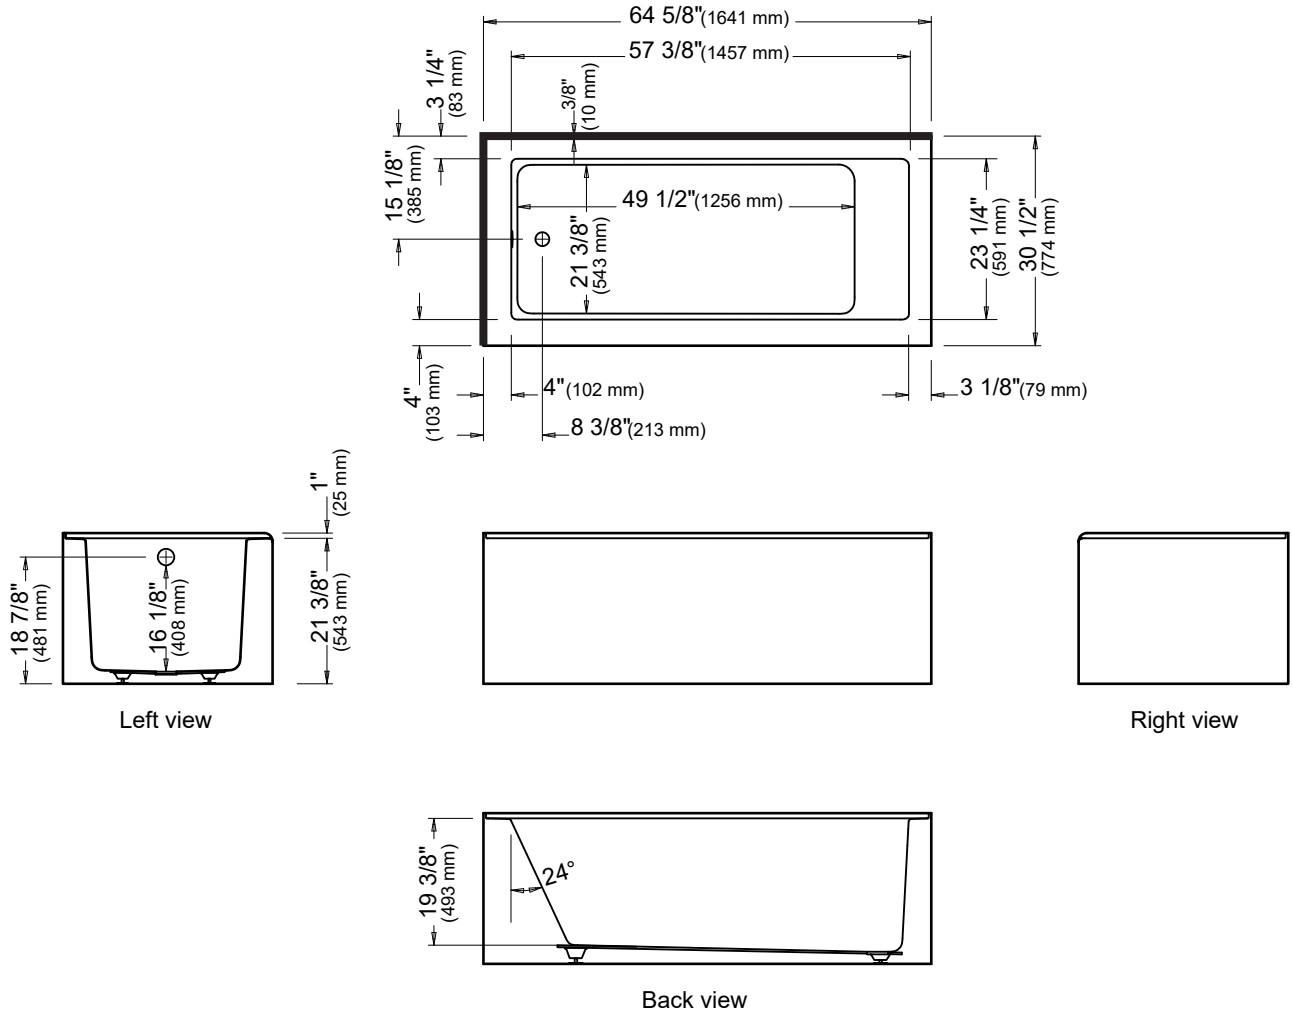

Flory de colt 7766L2L

Bathtub

*A bathtub fitted with back jets can cause the pump to protrude by approximately 3" from the overall dimension.

**All dimensions are approximate and subject to change without notice. Please refer to the installation guide before beginning the installation.

Flory de colt 7766R2R

Bathtub

Left view

Right view

Back view

— Tiling flange

*A bathtub fitted with back jets can cause the pump to protrude by approximately 3" from the overall dimension.

**All dimensions are approximate and subject to change without notice. Please refer to the installation guide before beginning the installation.