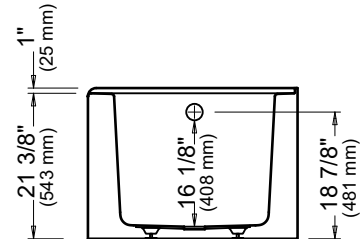

Flory de colt 7766L2L

Bathtub

*A bathtub fitted with back jets can cause the pump to protrude by approximately 3" from the overall dimension.

**All dimensions are approximate and subject to change without notice. Please refer to the installation guide before beginning the installation.

Flory de colt 7766R2R

Bathtub

Left view

Right view

Back view

— Tiling flange

*A bathtub fitted with back jets can cause the pump to protrude by approximately 3" from the overall dimension.

**All dimensions are approximate and subject to change without notice. Please refer to the installation guide before beginning the installation.