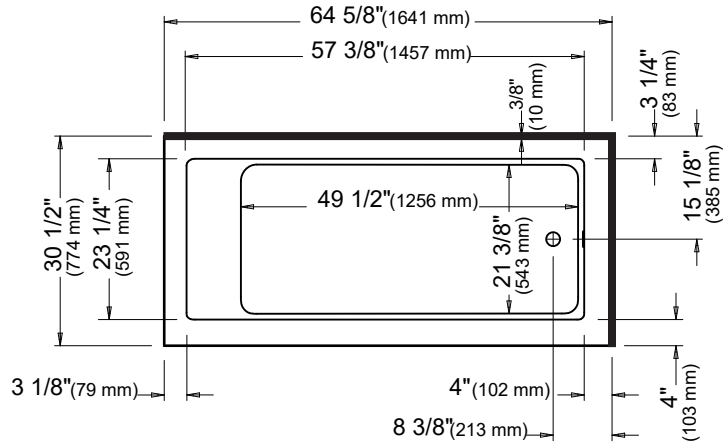

Flory de colt 7766L2L

Bathtub

*A bathtub fitted with back jets can cause the pump to protrude by approximately 3" from the overall dimension.

**All dimensions are approximate and subject to change without notice. Please refer to the installation guide before beginning the installation.

Flory de colt 7766R2R

Bathtub

Left view

Right view

Back view

— Tiling flange

*A bathtub fitted with back jets can cause the pump to protrude by approximately 3" from the overall dimension.

**All dimensions are approximate and subject to change without notice. Please refer to the installation guide before beginning the installation.