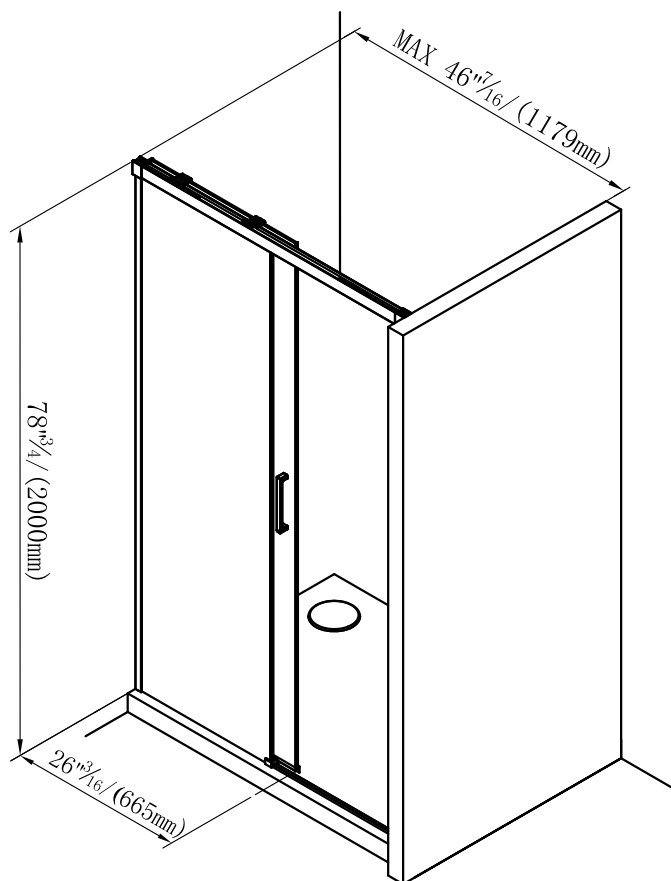

# SMOOTH 60

Shower door

\* All dimensions are approximate and subject to change without notice.  
Please refer to the installation guide before beginning the installation.

Alcove  
6835 Picard street  
Saint-Hyacinthe (Quebec) J2S 1H3  
Canada  
T 450 774-5699  
F 450 773-2086  
alcove.ca

# SMOOTH 48

Shower door

\* All dimensions are approximate and subject to change without notice.  
Please refer to the installation guide before beginning the installation.

Alcove  
6835 Picard street  
Saint-Hyacinthe (Quebec) J2S 1H3  
Canada  
T 450 774-5699  
F 450 773-2086  
alcove.ca