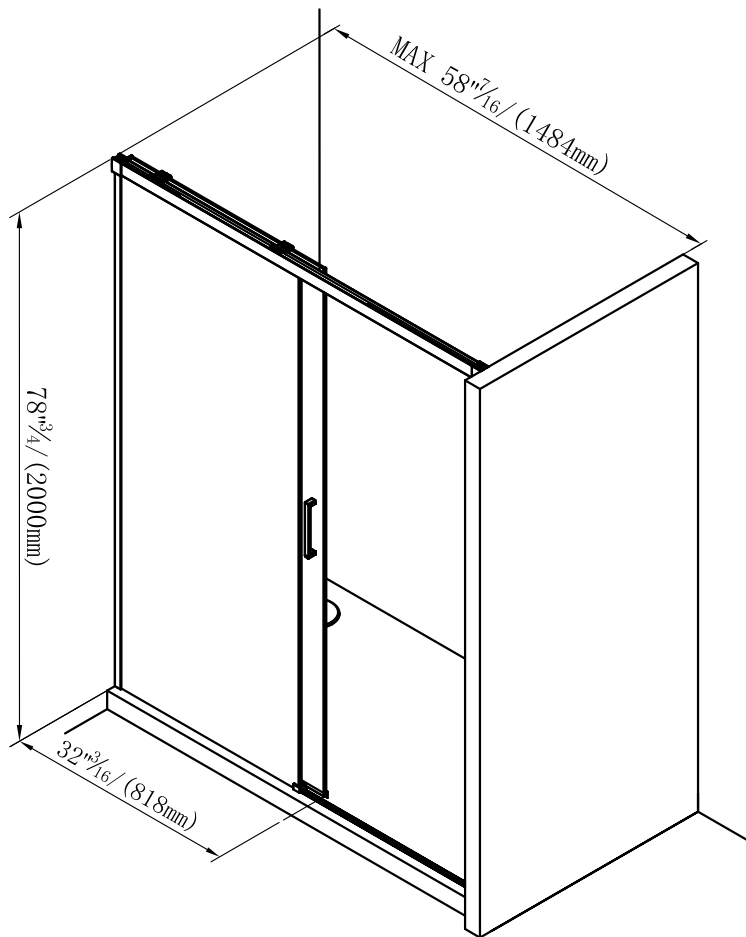

# SMOOTH 60

Shower door

\* All dimensions are approximate and subject to change without notice.  
Please refer to the installation guide before beginning the installation.

Alcove  
6835 Picard street  
Saint-Hyacinthe (Quebec) J2S 1H3  
Canada  
T 450 774-5699  
F 450 773-2086  
alcove.ca

# SMOOTH 48

Shower door

\* All dimensions are approximate and subject to change without notice.  
Please refer to the installation guide before beginning the installation.

Alcove  
6835 Picard street  
Saint-Hyacinthe (Quebec) J2S 1H3  
Canada  
T 450 774-5699  
F 450 773-2086  
alcove.ca