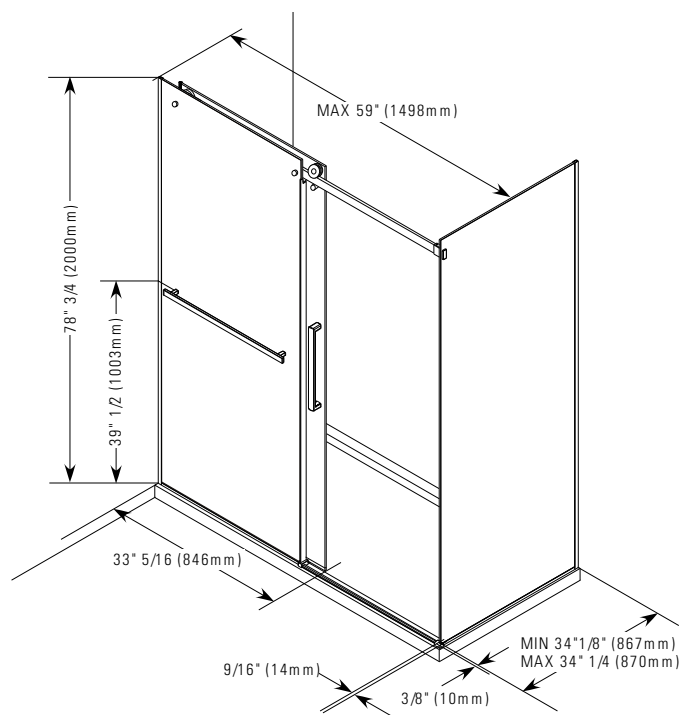

Produits Neptune

EXALT 3660

Shower door

*All dimensions are approximate and subject to change without notice.
Please refer to the installation guide before beginning the installation.

6835 PICARD STREET
SAINT-HYACINTHE, QUEBEC J2S 1H3
CANADA

PHONE 450 773 7058
FAX 450 773 5063
TOLL-FREE CANADA 1 888 226 7099
TOLL-FREE USA 1 888 226 7899

produitsneptune.com

07-2013

Produits Neptune

EXALT 3648

Shower door

*All dimensions are approximate and subject to change without notice.
Please refer to the installation guide before beginning the installation.