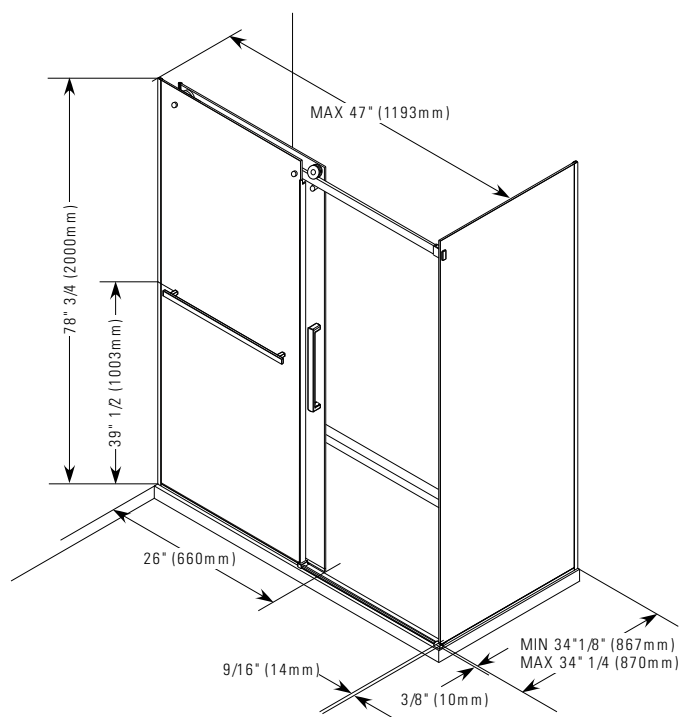

Produits Neptune

EXALT 3648

Shower door

*All dimensions are approximate and subject to change without notice.
Please refer to the installation guide before beginning the installation.

6835 PICARD STREET
SAINT-HYACINTHE, QUEBEC J2S 1H3
CANADA

PHONE 450 773 7058
FAX 450 773 5063
TOLL-FREE CANADA 1 888 226 7099
TOLL-FREE USA 1 888 226 7899

produitsneptune.com

07-2013