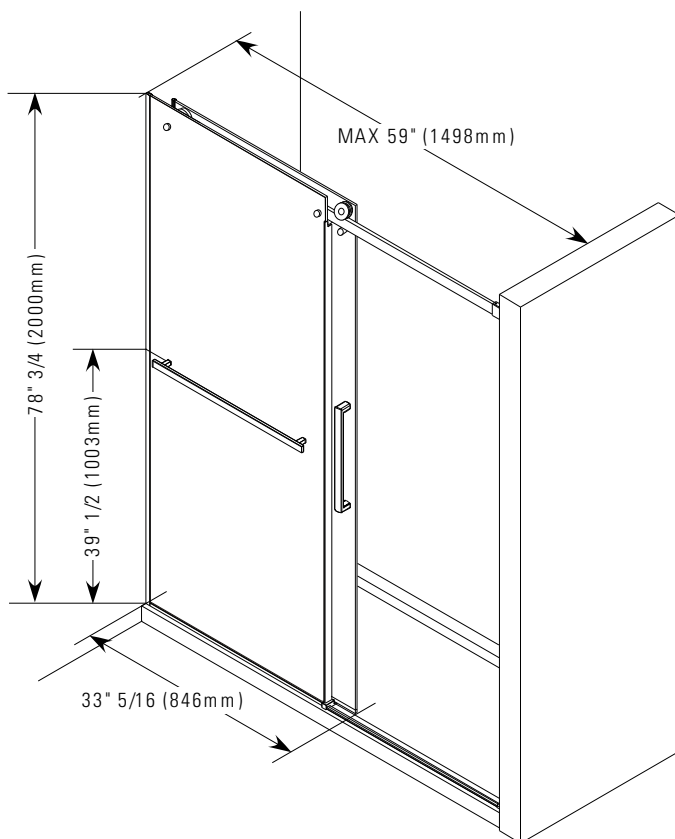

## EXALT 60

Shower door

\*All dimensions are approximate and subject to change without notice.  
Please refer to the installation guide before beginning the installation.

6835 PICARD STREET  
SAINT-HYACINTHE, QUEBEC J2S 1H3  
CANADA