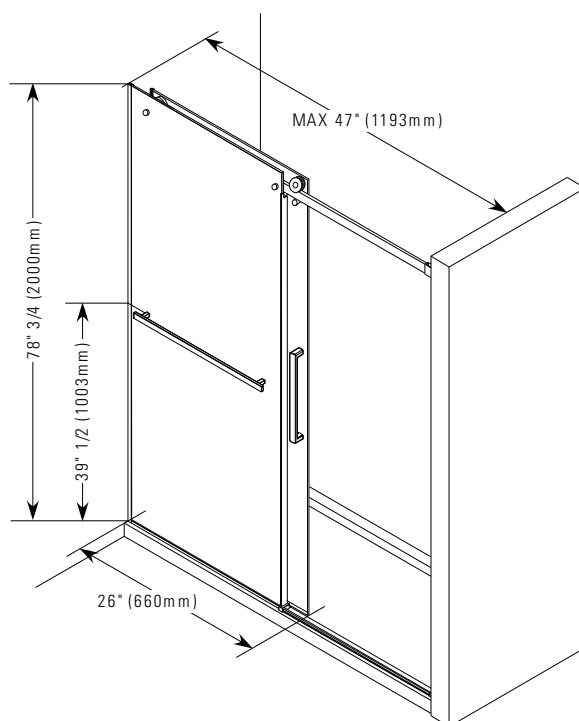

## EXALT 48

Shower door

\*All dimensions are approximate and subject to change without notice.  
Please refer to the installation guide before beginning the installation.

6835 PICARD STREET  
SAINT-HYACINTHE, QUEBEC J2S 1H3  
CANADA