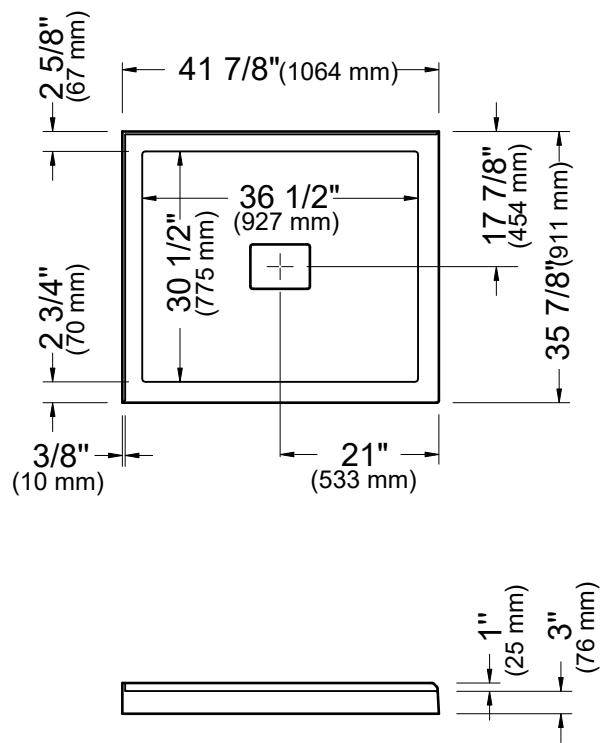

Produits Neptune

CACHE 3642 2BG/42

*All dimensions are approximate and subject to change without notice.
Please refer to the installation guide before beginning the installation.

Produits Neptune

CACHE 3642 3B/42

*All dimensions are approximate and subject to change without notice.
Please refer to the installation guide before beginning the installation.