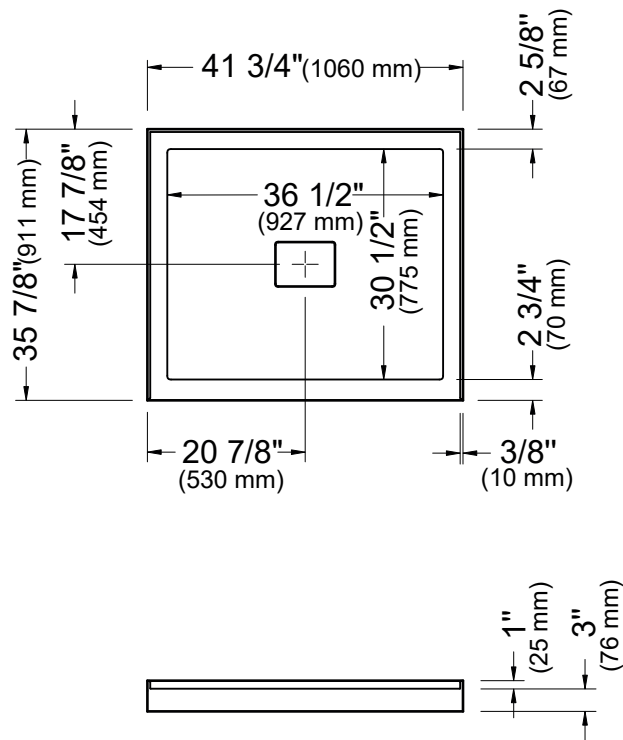

Produits Neptune

CACHE 3642 2BG/42

*All dimensions are approximate and subject to change without notice.
Please refer to the installation guide before beginning the installation.

Produits Neptune

CACHE 3642 3B/42

*All dimensions are approximate and subject to change without notice.
Please refer to the installation guide before beginning the installation.