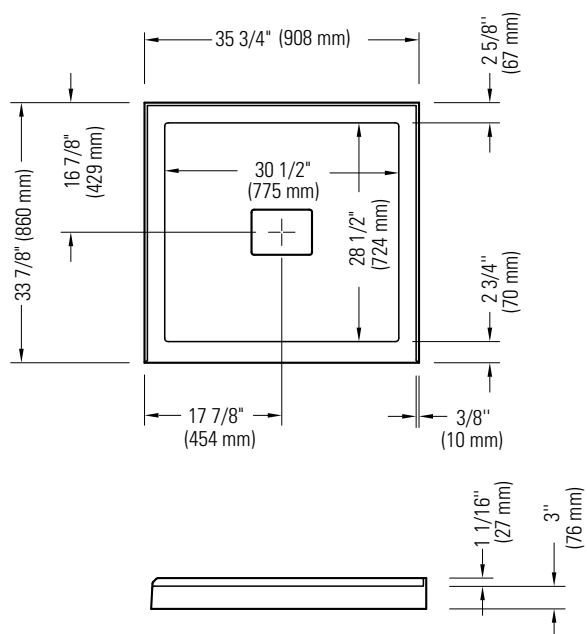

## CACHE 3634 3B /36

Shower base

\*All dimensions are approximate and subject to change without notice.  
Please refer to the installation guide before beginning the installation.