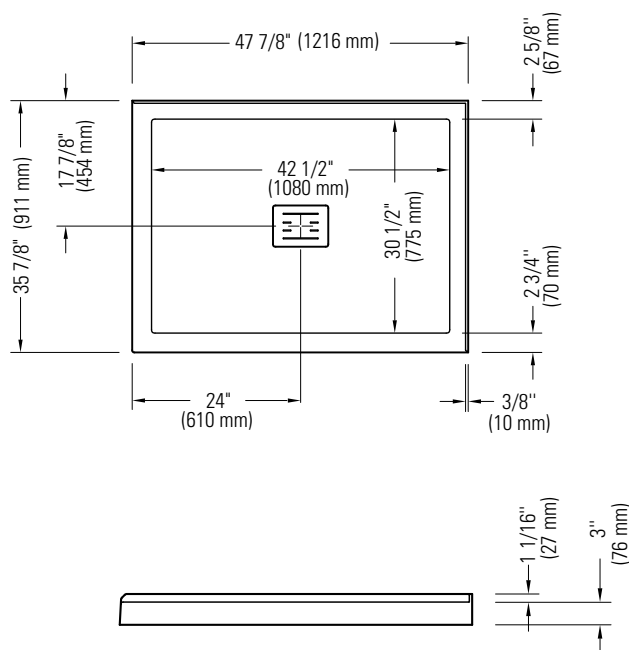

Produits Neptune

CACHE 4836 2BD

Shower base

*All dimensions are approximate and subject to change without notice.
Please refer to the installation guide before beginning the installation.

6835 PICARD STREET
SAINT-HYACINTHE, QUEBEC J2S 1H3
CANADA

PHONE 450 773 7058
FAX 450 773 5063
TOLL-FREE CANADA 1 888 226 7099
TOLL-FREE USA 1 888 226 7899

produitsneptune.com

08-2013

Produits Neptune

CACHE 4836 2BG

Shower base

*All dimensions are approximate and subject to change without notice.
Please refer to the installation guide before beginning the installation.