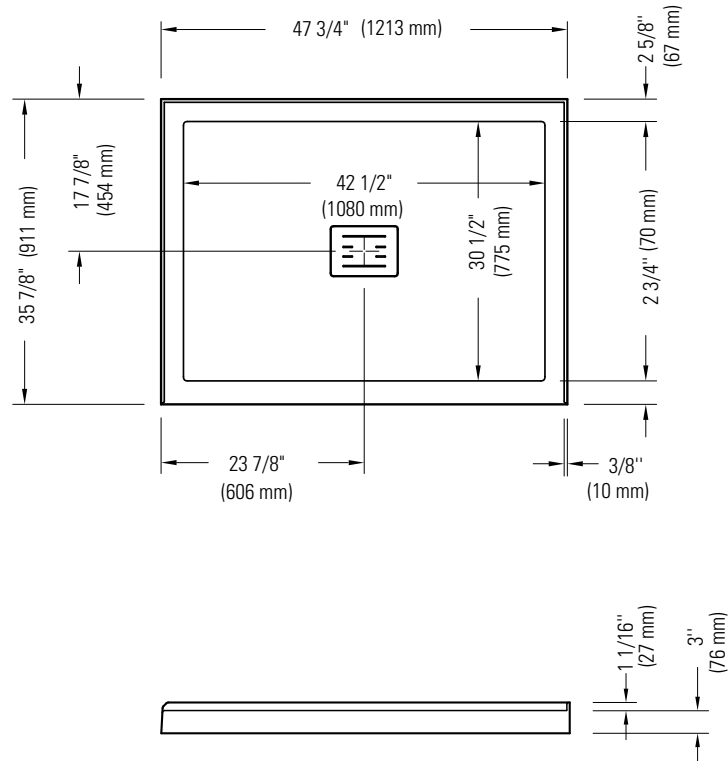

Shower base

*All dimensions are approximate and subject to change without notice.
Please refer to the installation guide before beginning the installation.

6835 PICARD STREET
SAINT-HYACINTHE, QUEBEC J2S 1H3
CANADA