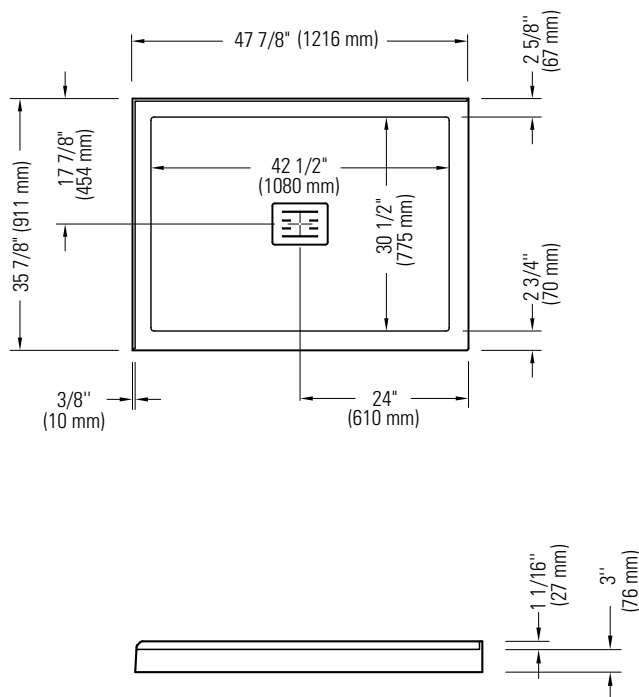

Produits Neptune

CACHE 4836 2BG

Shower base

*All dimensions are approximate and subject to change without notice.
Please refer to the installation guide before beginning the installation.

6835 PICARD STREET
SAINT-HYACINTHE, QUEBEC J2S 1H3
CANADA

PHONE 450 773 7058
FAX 450 773 5063
TOLL-FREE CANADA 1 888 226 7099
TOLL-FREE USA 1 888 226 7899

produitsneptune.com

08-2013