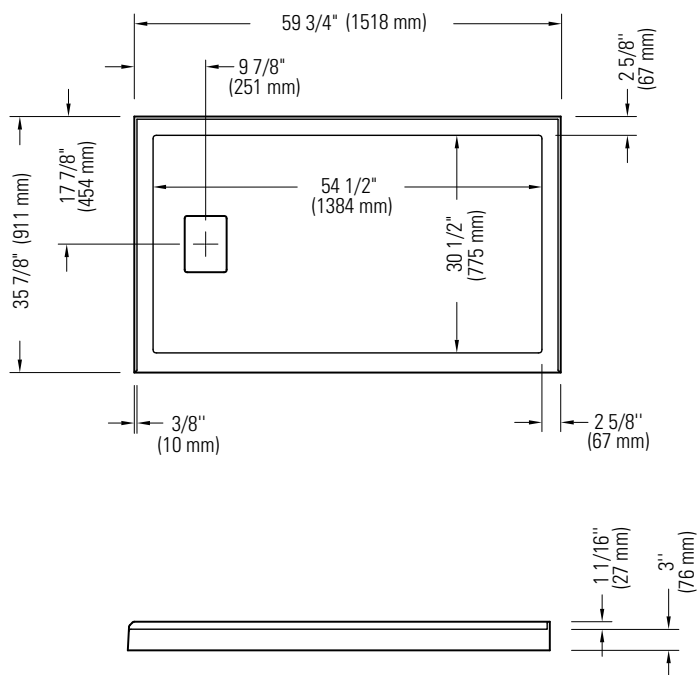

## LEFT DRAIN

Shower base

\* All dimensions are approximate and subject to change without notice.  
Please refer to the installation guide before beginning the installation.

6835 PICARD STREET  
SAINT-HYACINTHE, QUEBEC J2S 1H3  
CANADA