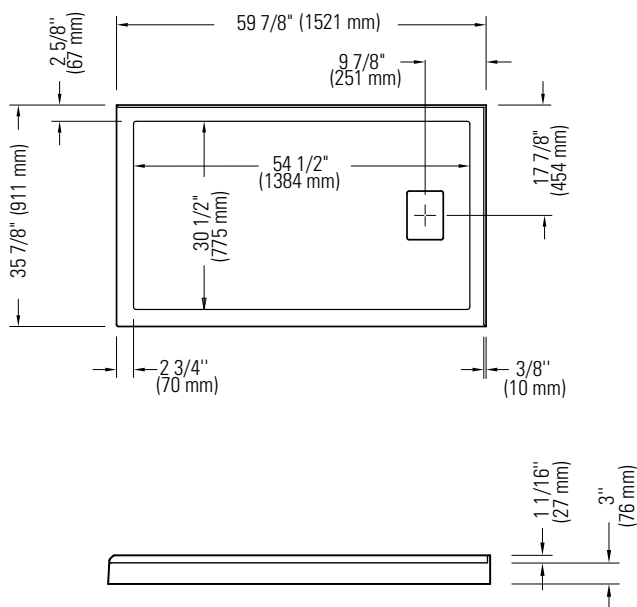

## CACHE 3660 D 2BD /60 RIGHT DRAIN

Shower base

\* All dimensions are approximate and subject to change without notice.  
Please refer to the installation guide before beginning the installation.

6835 PICARD STREET  
SAINT-HYACINTHE, QUEBEC J2S 1H3  
CANADA

# CACHE 3660 D 3B /60 RIGHT DRAIN

Shower base

\* All dimensions are approximate and subject to change without notice.  
Please refer to the installation guide before beginning the installation.

6835 PICARD STREET  
SAINT-HYACINTHE, QUEBEC J2S 1H3  
CANADA