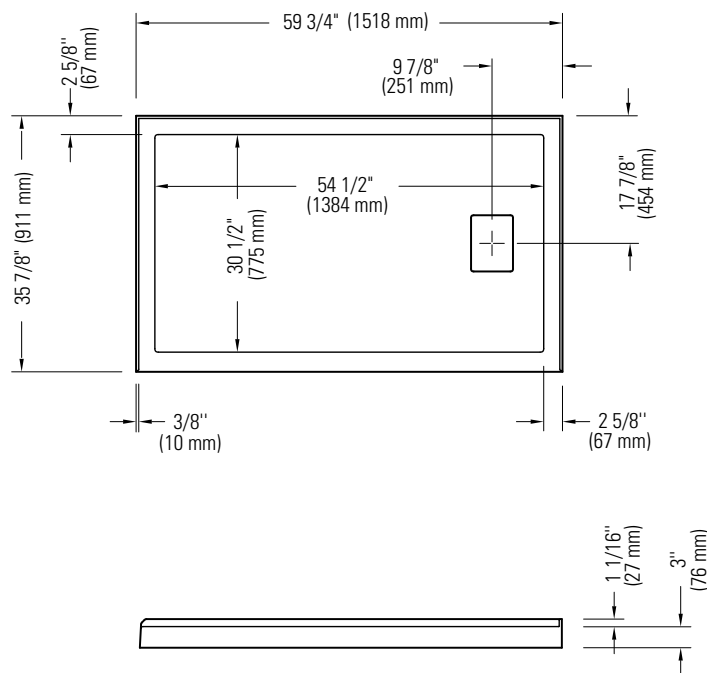

## CACHE 3660 D 2BD /60 RIGHT DRAIN

Shower base

\* All dimensions are approximate and subject to change without notice.  
Please refer to the installation guide before beginning the installation.

6835 PICARD STREET  
SAINT-HYACINTHE, QUEBEC J2S 1H3  
CANADA

# CACHE 3660 D 3B /60 RIGHT DRAIN

Shower base

\* All dimensions are approximate and subject to change without notice.  
Please refer to the installation guide before beginning the installation.

6835 PICARD STREET  
SAINT-HYACINTHE, QUEBEC J2S 1H3  
CANADA