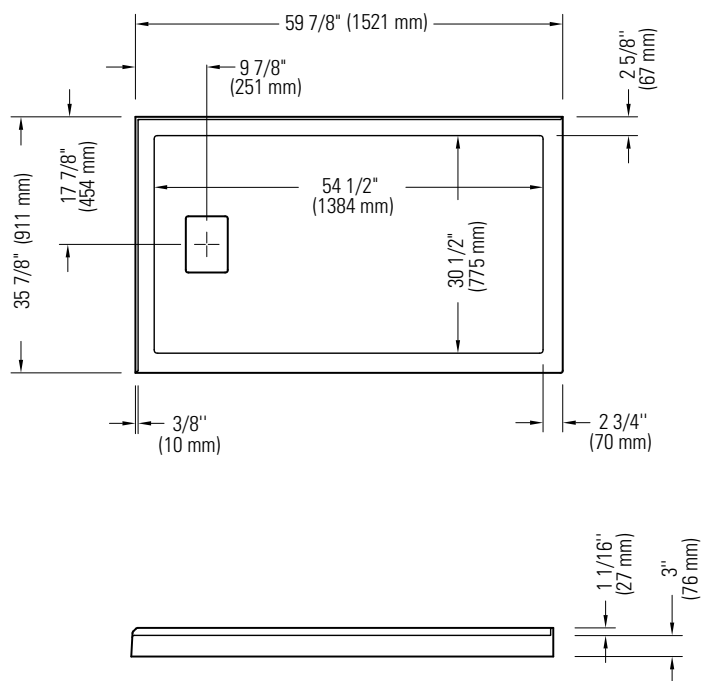

# CACHE 3660 G 2BG /60 LEFT DRAIN

Shower base

\* All dimensions are approximate and subject to change without notice.  
Please refer to the installation guide before beginning the installation.

6835 PICARD STREET  
SAINT-HYACINTHE, QUEBEC J2S 1H3  
CANADA