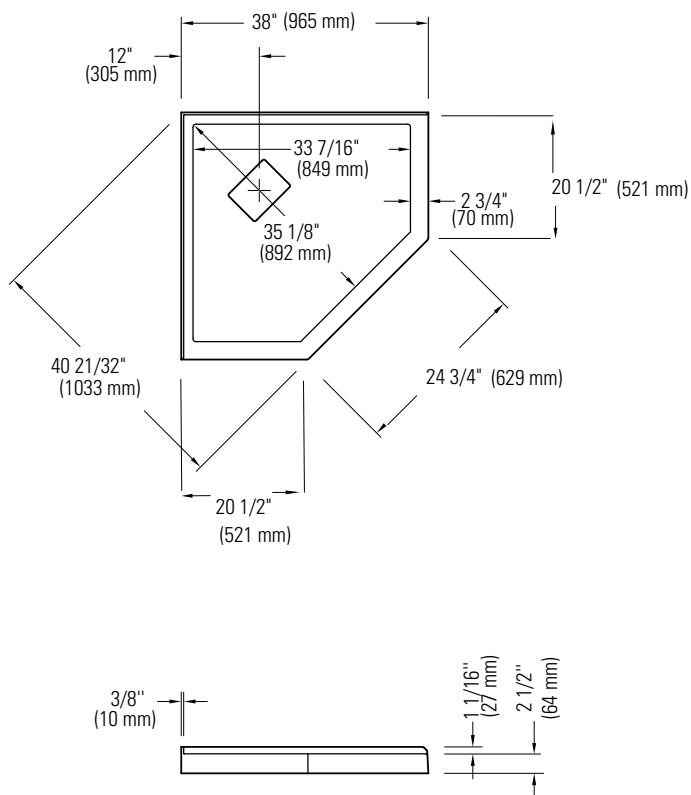

Produits Neptune

CACHE 3838 NA

Shower base

*All dimensions are approximate and subject to change without notice.
Please refer to the installation guide before beginning the installation.

6835 PICARD STREET
SAINT-HYACINTHE, QUEBEC J2S 1H3
CANADA