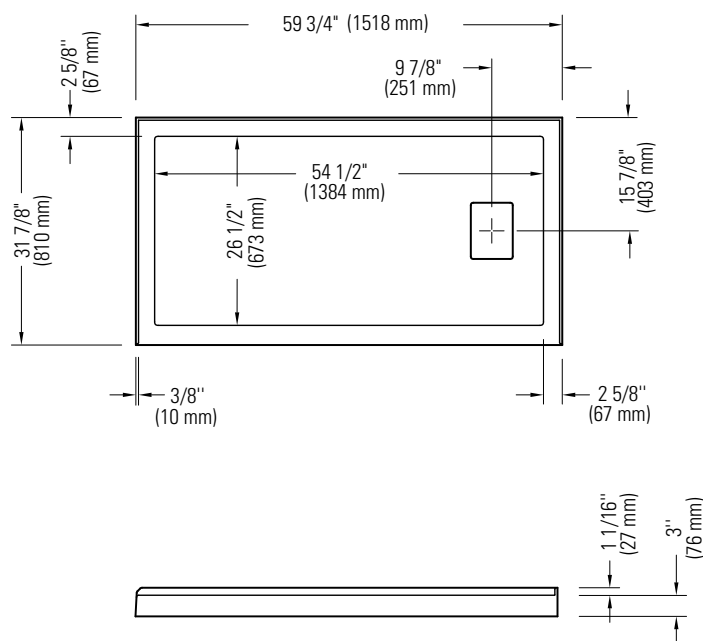

Produits Neptune

CACHE 3260 D 3B /60

RIGHT DRAIN

Shower base

* All dimensions are approximate and subject to change without notice.
Please refer to the installation guide before beginning the installation.

LEFT DRAIN

Shower base

* All dimensions are approximate and subject to change without notice.
Please refer to the installation guide before beginning the installation.

6835 PICARD STREET
SAINT-HYACINTHE, QUEBEC J2S 1H3
CANADA