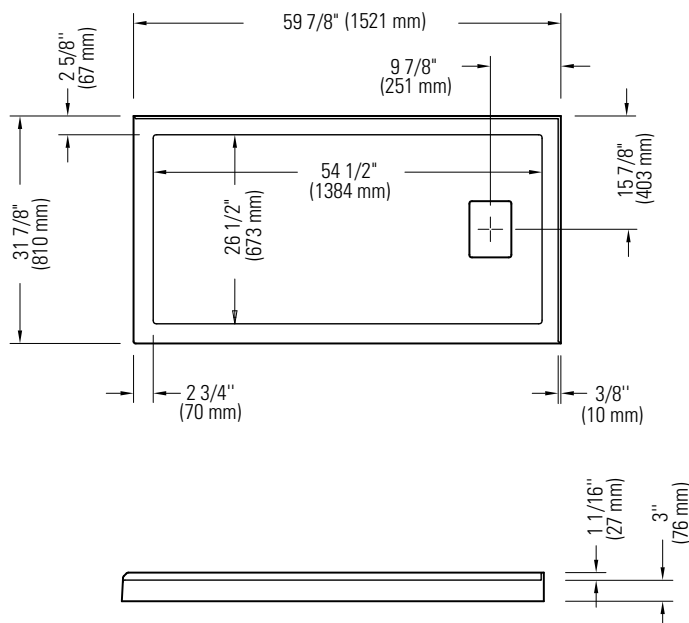

Produits Neptune

CACHE 3260 D 2BD /60

RIGHT DRAIN

Shower base

* All dimensions are approximate and subject to change without notice.
Please refer to the installation guide before beginning the installation.

6835 PICARD STREET
SAINT-HYACINTHE, QUEBEC J2S 1H3
CANADA

PHONE 450 773 7058
FAX 450 773 5063
TOLL-FREE CANADA 1 888 226 7099
TOLL-FREE USA 1 888 226 7899

produitsneptune.com

12-2015