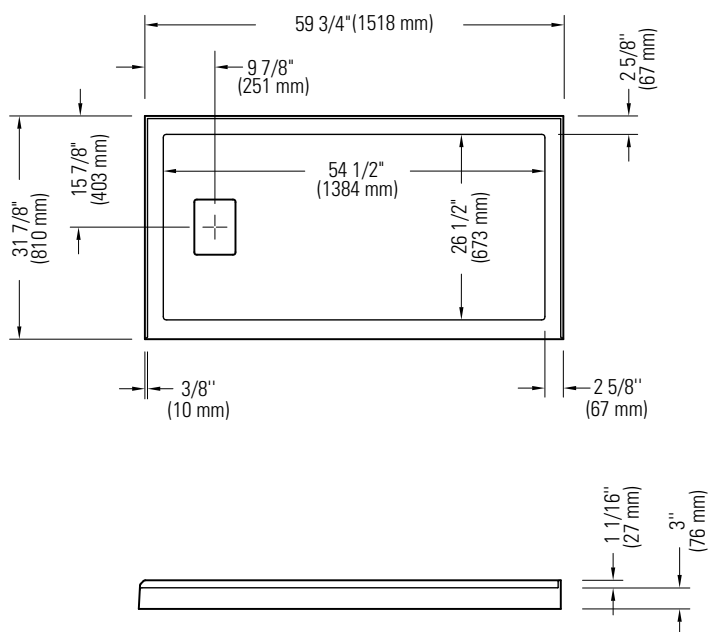

Produits Neptune

CACHE 3260 D 3B /60

RIGHT DRAIN

Shower base

* All dimensions are approximate and subject to change without notice.
Please refer to the installation guide before beginning the installation.

LEFT DRAIN

Shower base

* All dimensions are approximate and subject to change without notice.
Please refer to the installation guide before beginning the installation.

6835 PICARD STREET
SAINT-HYACINTHE, QUEBEC J2S 1H3
CANADA