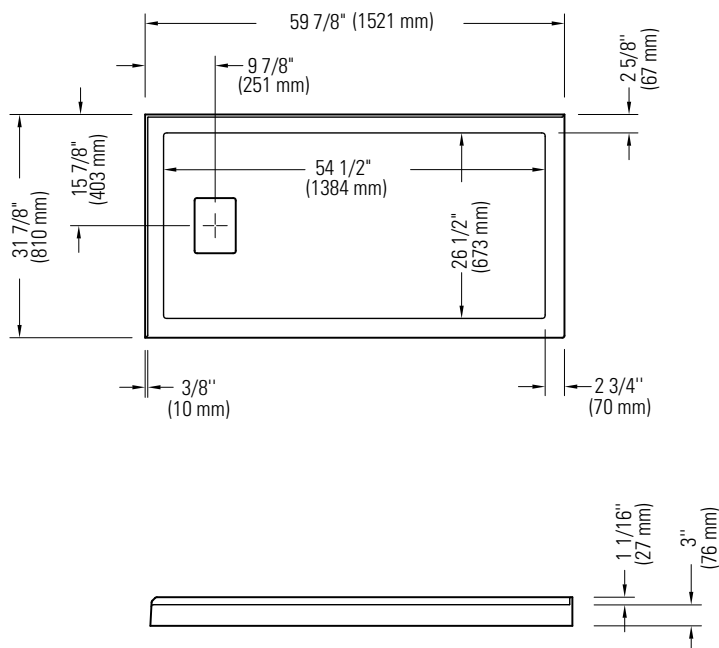

LEFT DRAIN

Shower base

* All dimensions are approximate and subject to change without notice.
Please refer to the installation guide before beginning the installation.

6835 PICARD STREET
SAINT-HYACINTHE, QUEBEC J2S 1H3
CANADA