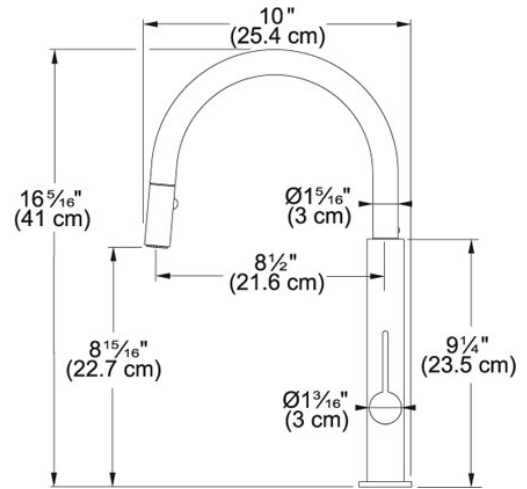

Evos FF2780 Satin Nickel | 115.0199.330

FAMILY : **Faucets** | SERIE : **Evos** | MODEL : **FF2780** | FINISH : **Satin Nickel** | INSTALLATION TYPE : **Faucets** | STYLE : **Contemporary**

TECHNICAL DATA

Version	Pull-Down Spray
Faucet Operation	Side Lever
Faucet Hole	1
Flow Rate	1.75 gpm
Spray Type	Full and Needle Spray
Spout Swivel Range	360 °
Where to buy	Showroom
Where to buy	Showroom