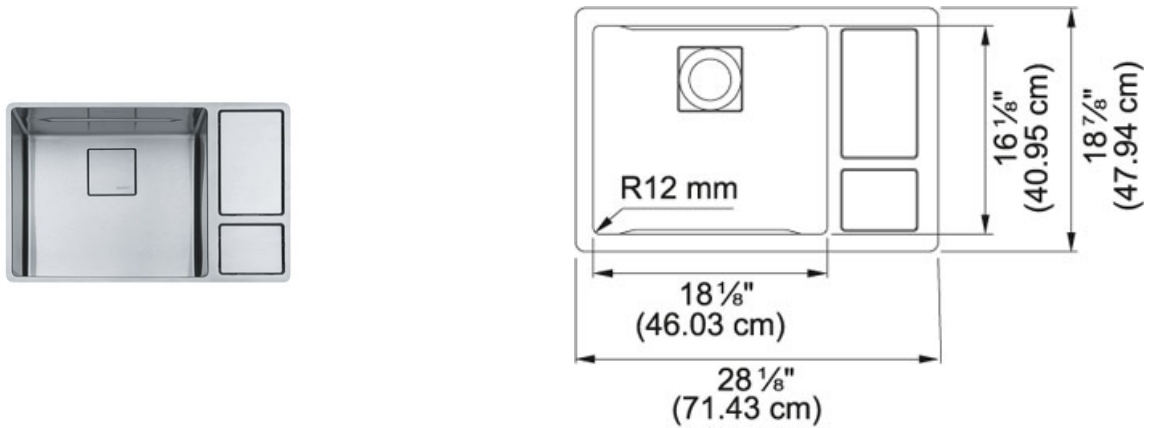

## Stainless Steel | 122.0435.450

FAMILY : Sinks | FINISH : Stainless Steel | INSTALLATION TYPE : Undermount | SERIE : Chef Center | MODEL : CUX11018-W

Seamless workflow, from prepping to cleaning to entertaining. A complete kitchen solution with every accessory integrated, bringing multi-functional living to the most basic necessity in your kitchen: the sink.

### TECHNICAL DATA

Minimum Cabinet Size	33"
Drain Opening	3 1/2"
Length overall	28 1/8"
Width overall	18 7/8"
Depth Overall	9"
Length of large bowl	18"
Width of large bowl	16 1/8"
Depth of large bowl	9"
Number of Bowls	1
Where to buy	Showroom
Where to buy	Showroom