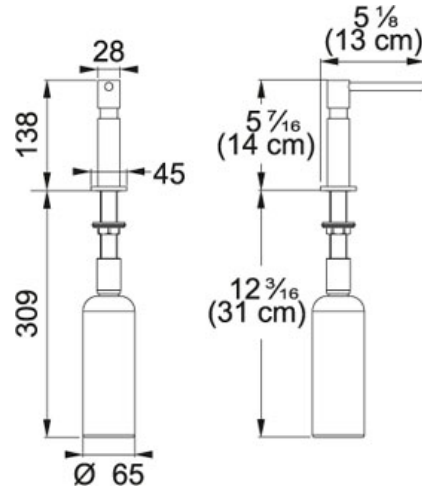

Soap dispenser SD-580 Satin Nickel | 119.0068.282

FAMILY : Kitchen solutions | SERIE : Soap dispenser | MODEL : SD-580 | FINISH : Satin Nickel | INSTALLATION TYPE : NOT DEFINED | STYLE : Contemporary

TECHNICAL DATA

Countertop hole diameter	1"
Where to buy	Showroom
Where to buy	Showroom