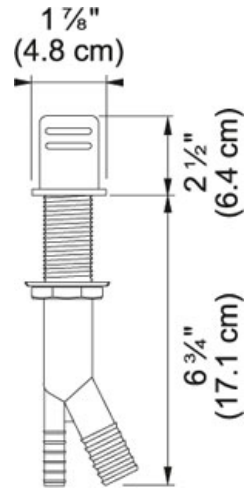

Polished Chrome | 112.0488.361

FAMILY : **Accessories** | FINISH : **Polished Chrome** | INSTALLATION TYPE : **Single Hole Installation** | SERIE : **Universal** | MODEL : **AG100**

TECHNICAL DATA

Version	air gap
Where to buy	Showroom
Width overall	1 7/8"

Old World Bronze | 112.0488.362

FAMILY : **Accessories** | INSTALLATION TYPE : **Single Hole Installation** | SERIE : **Universal** | FINISH : **Old World Bronze** |
MODEL : **AG160**

TECHNICAL DATA

Version	air gap
Where to buy	Showroom
Width overall	1 7/8"

Polished Nickel | 112.0488.363

FAMILY : **Accessories** | INSTALLATION TYPE : **Single Hole Installation** | SERIE : **Universal** | FINISH : **Polished Nickel** | MODEL : **AG170**

TECHNICAL DATA

Version	air gap
Where to buy	Showroom
Width overall	1 7/8"

Satin Nickel | 112.0488.364

FAMILY : **Accessories** | INSTALLATION TYPE : **Single Hole Installation** | SERIE : **Universal** | FINISH : **Satin Nickel** | MODEL : **AG180**

TECHNICAL DATA

Version	air gap
Where to buy	Showroom
Width overall	1 7/8"