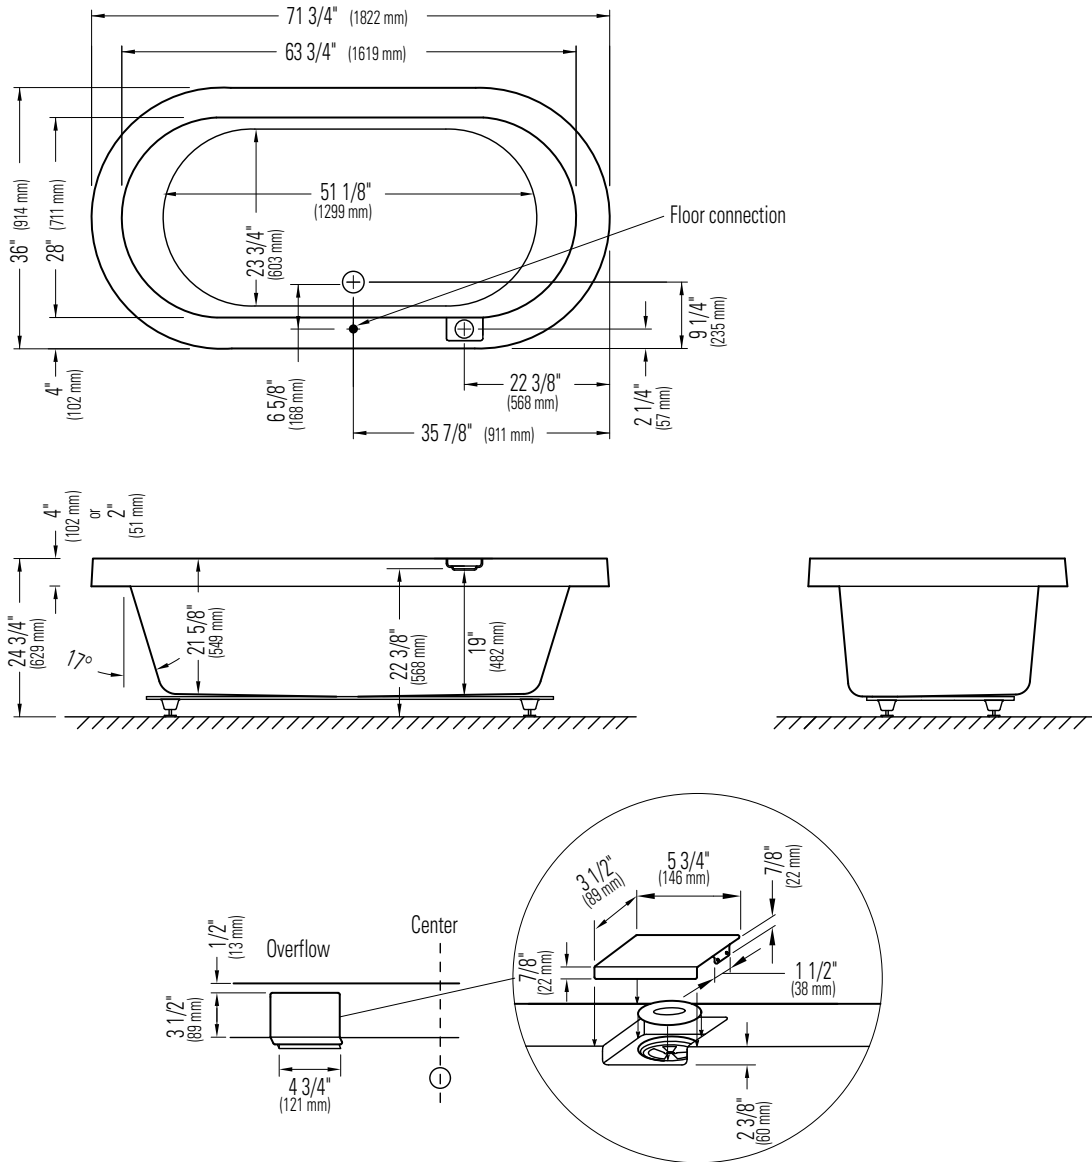

Produits Neptune

TAO 3672

Bathtub

6835 PICARD STREET
SAINT-HYACINTHE, QUEBEC J2S 1H3
CANADA

PHONE 450 773 7058
FAX 450 773 5063
TOLL-FREE CANADA 1 888 226 7099
TOLL-FREE USA 1 888 226 7899

produitsneptune.com

*A bathtub fitted with back jets can cause the pump to protrude by approximately 3" from the overall dimension.

**All dimensions are approximate and subject to change without notice.
Please refer to the installation guide before beginning the installation

08-2010