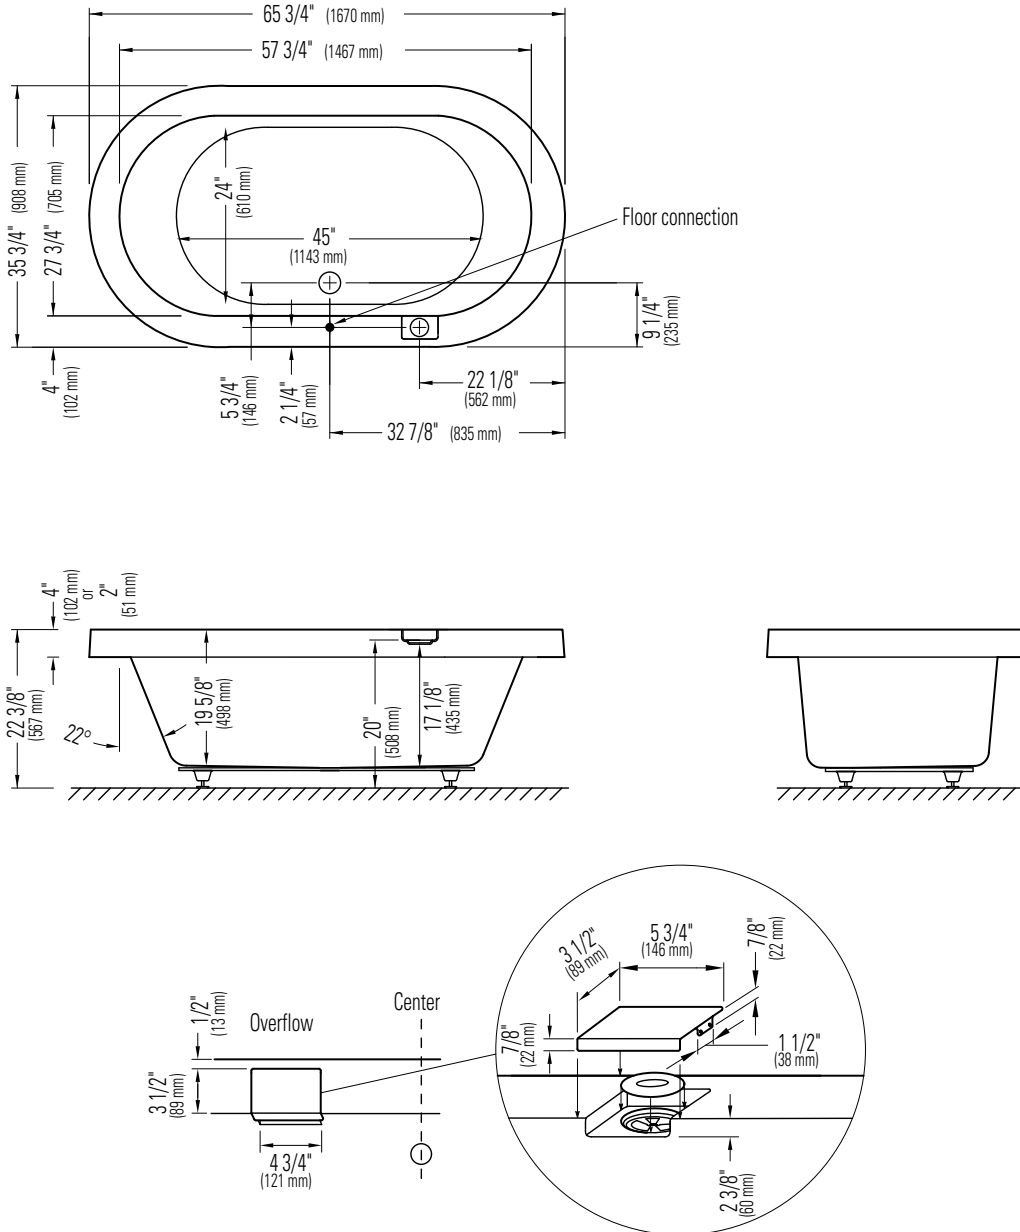

# TAO 3666

Bathtub

6835 PICARD STREET  
SAINT-HYACINTHE, QUEBEC J2S 1H3  
CANADA

PHONE 450 773 7058  
FAX 450 773 5063  
TOLL-FREE CANADA 1 888 226 7099  
TOLL-FREE USA 1 888 226 7899

produitsneptune.com

\*A bathtub fitted with back jets can cause the pump to protrude by approximately 3" from the overall dimension.

\*\*All dimensions are approximate and subject to change without notice.  
Please refer to the installation guide before beginning the installation

08-2010