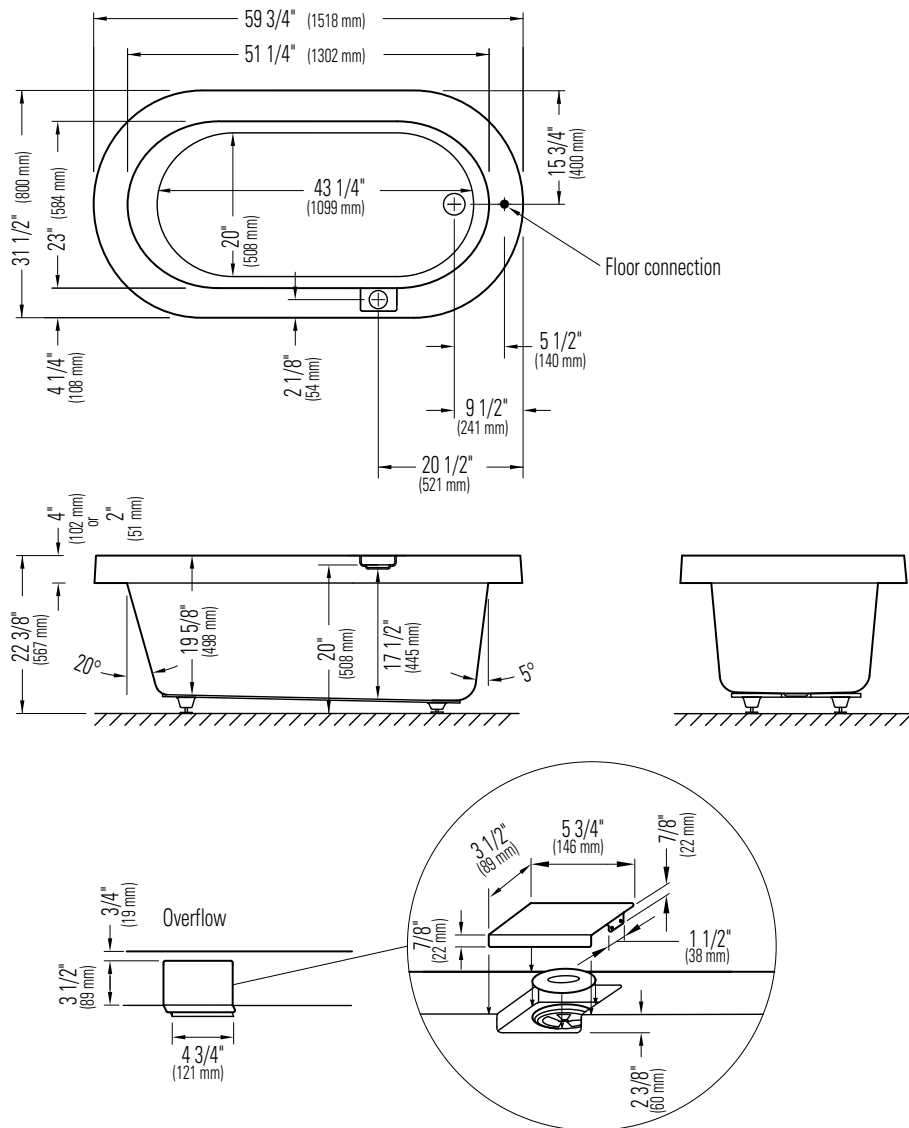

Produits Neptune

TAO 3260

Bathtub

*A bathtub fitted with back jets can cause the pump to protrude by approximately 3" from the overall dimension.

**All dimensions are approximate and subject to change without notice. Please refer to the installation guide before beginning the installation