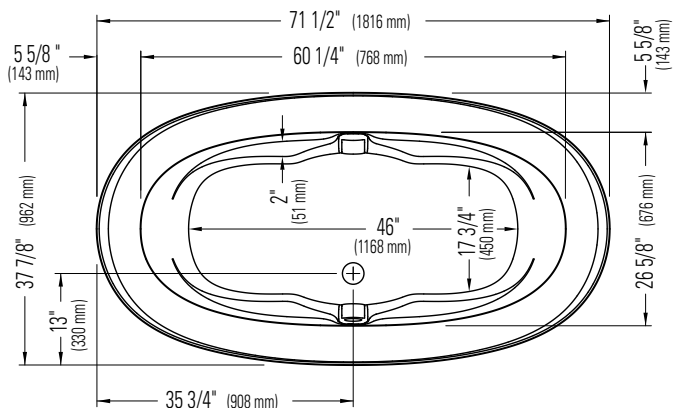

Produits Neptune

ULYSSE

Bathtub