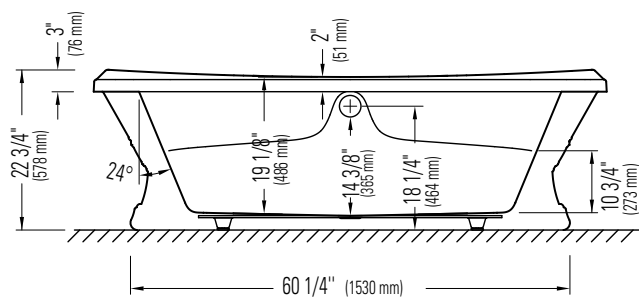

Produits Neptune

ULYSSE

Bathtub