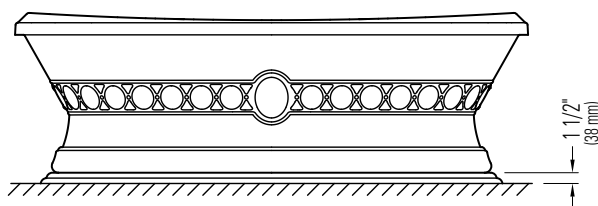

Wood stand option