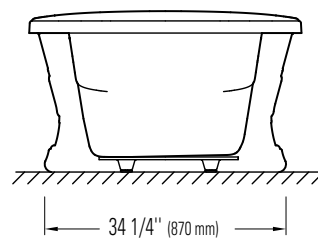

Produits Neptune

ULYSSE

Bathtub