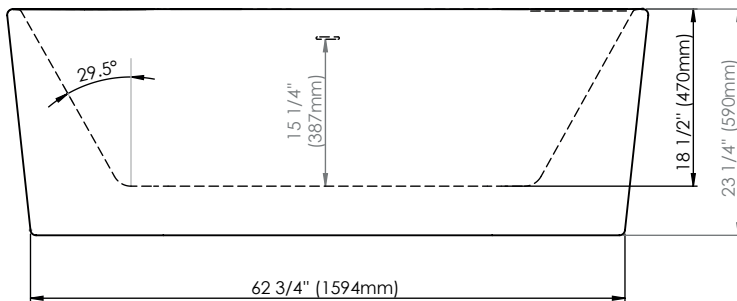

# Nice F1 3266

Bathtub

\*\*All dimensions are approximate and subject to change without notice  
Please refer to the installation guide before beginning the installation