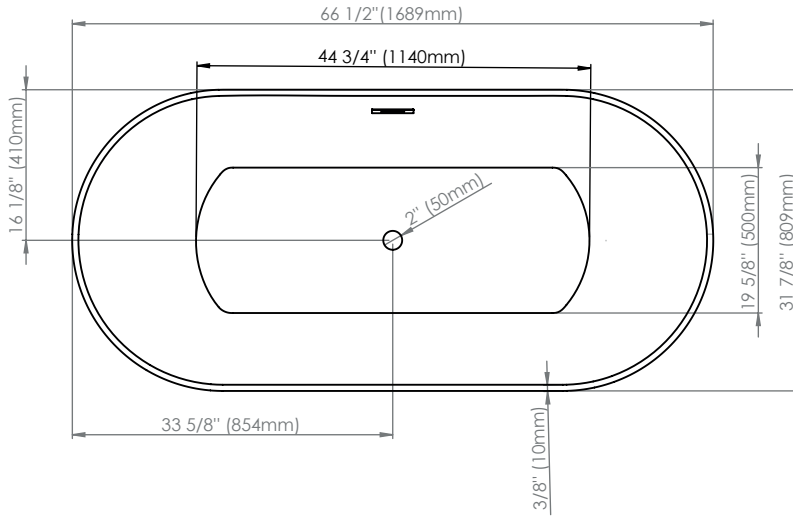

# Nice F1 3266

Bathtub

\*\*All dimensions are approximate and subject to change without notice  
Please refer to the installation guide before beginning the installation