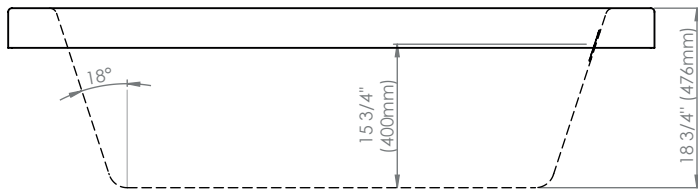

Produits Neptune
Rouge

Munich 3466

Bathtub

**All dimensions are approximate and subject to change without notice
Please refer to the installation guide before beginning the installation