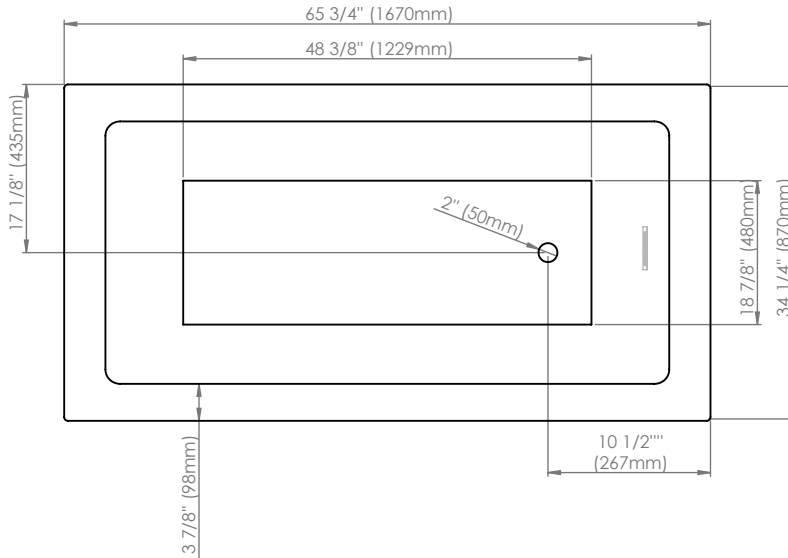

Produits Neptune
Rouge

Munich 3466

Bathtub

**All dimensions are approximate and subject to change without notice
Please refer to the installation guide before beginning the installation