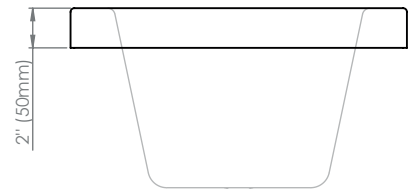

Produits Neptune
Rouge

Munich 3466

Bathtub

**All dimensions are approximate and subject to change without notice
Please refer to the installation guide before beginning the installation