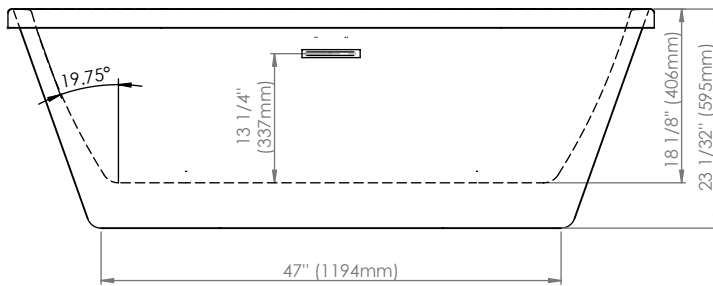

# Berlin F2 3266

Bathtub

\*\*All dimensions are approximate and subject to change without notice  
Please refer to the installation guide before beginning the installation