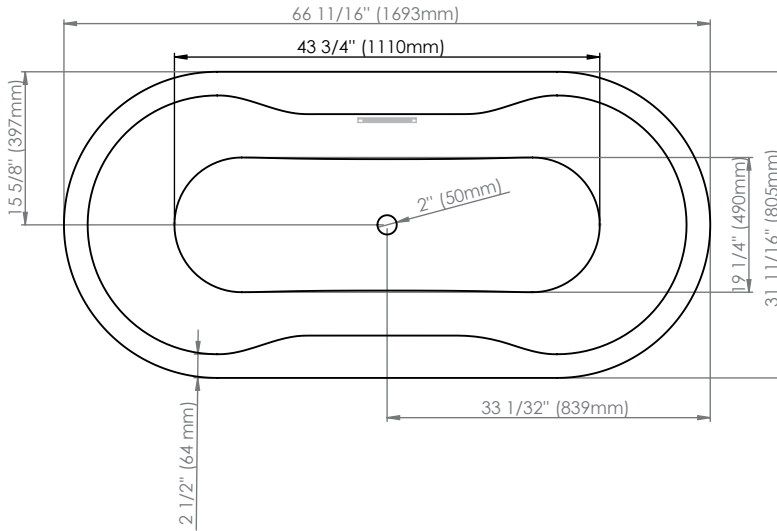

# Berlin F2 3266

Bathtub

\*\*All dimensions are approximate and subject to change without notice  
Please refer to the installation guide before beginning the installation