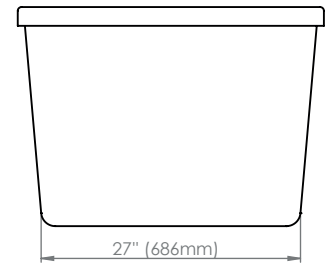

# Berlin F2 3266

Bathtub

\*\*All dimensions are approximate and subject to change without notice  
Please refer to the installation guide before beginning the installation