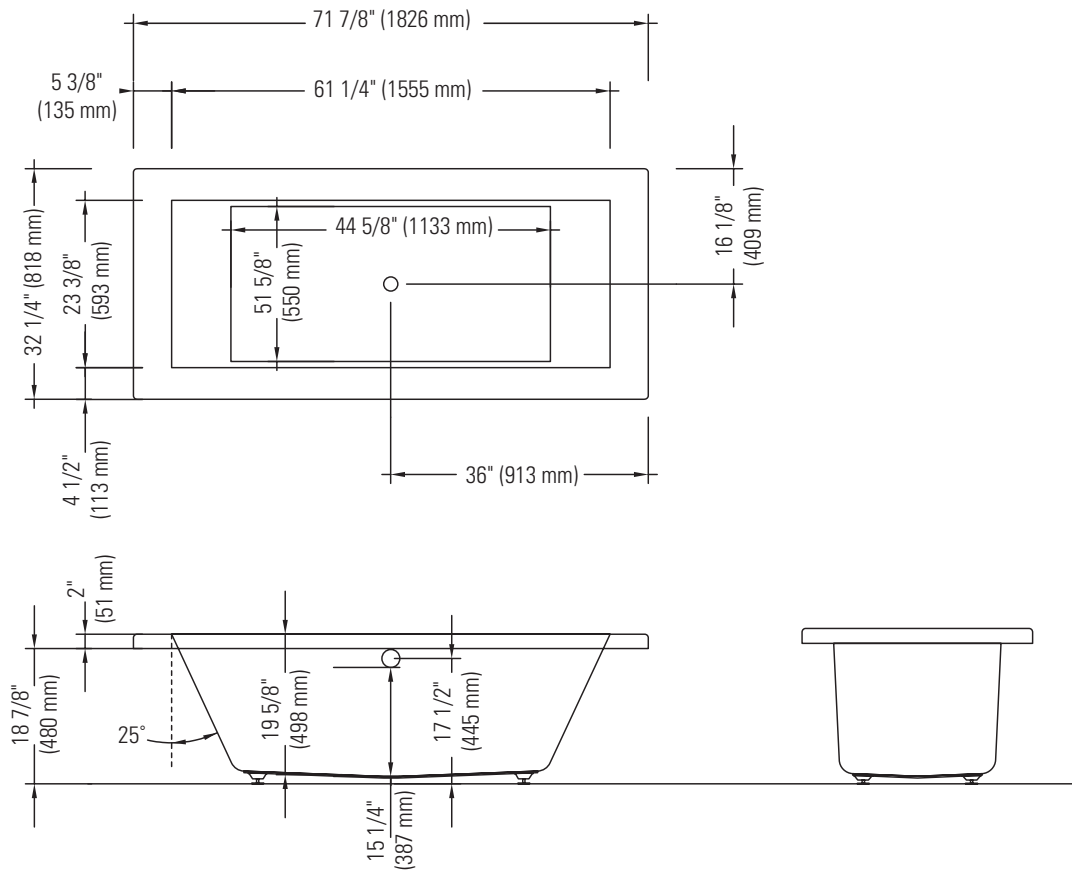

# FDC 7772 AA

DROP-IN

Bathtub

\*A bathtub fitted with back jets can cause the pump to protrude by approximately 3" from the overall dimension.

\*\*All dimensions are approximate and subject to change without notice. Please refer to the installation guide before beginning the installation.