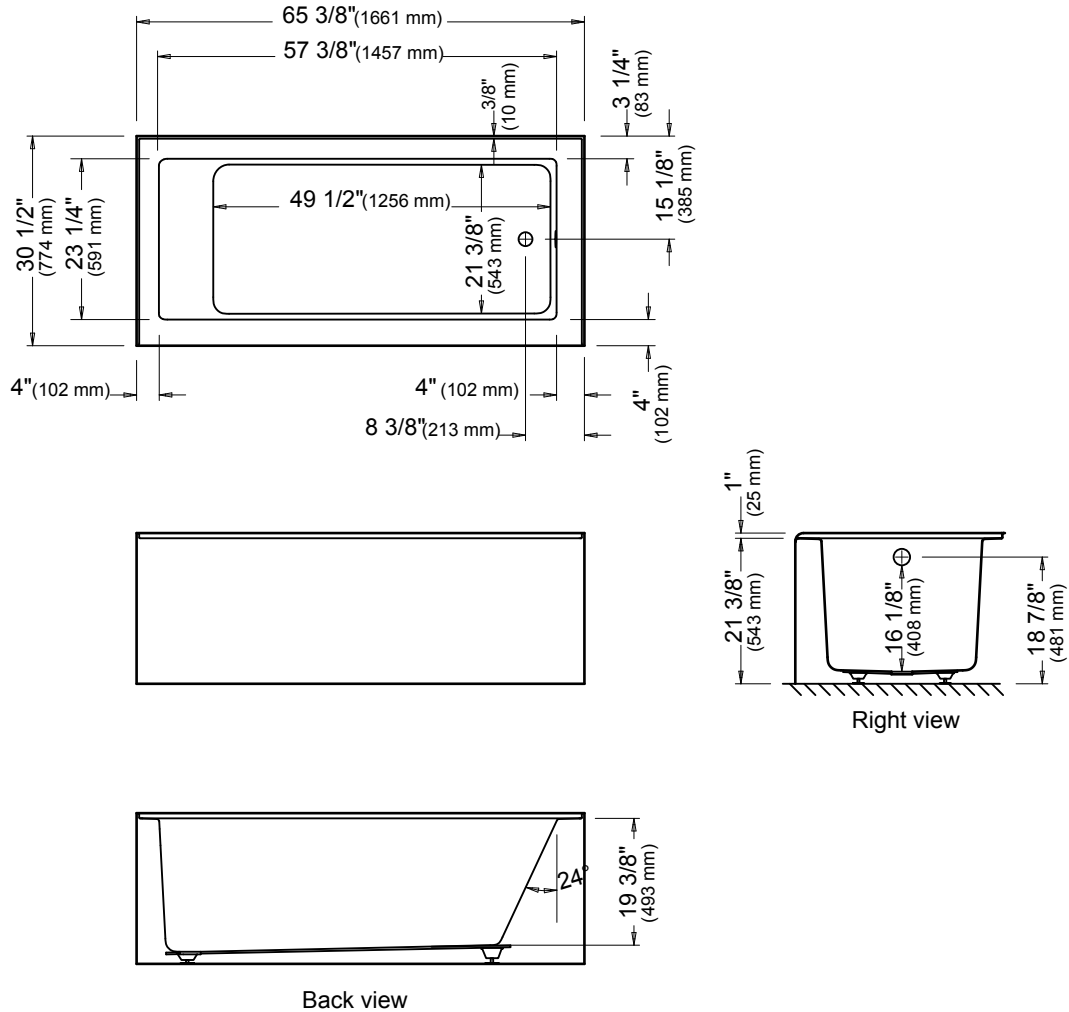

Flory de colt 7766R3

Bathtub

*A bathtub fitted with back jets can cause the pump to protrude by approximately 3" from the overall dimension.

**ALL dimensions are approximate and subject to change without notice. Please refer to the installation guide before beginning the installation.

Flory de colt 7766L3

Bathtub

*A bathtub fitted with back jets can cause the pump to protrude by approximately 3" from the overall dimension.

**All dimensions are approximate and subject to change without notice.