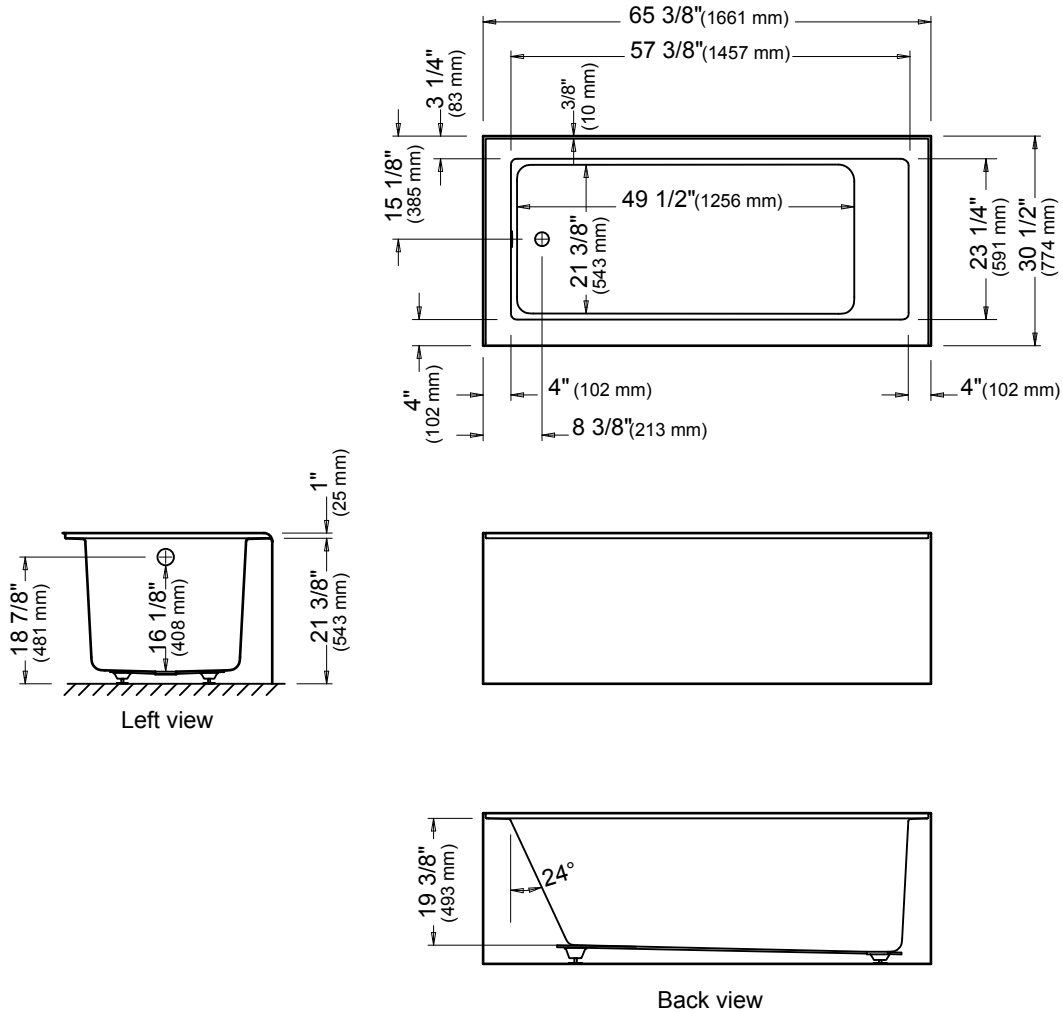

Flory de colt 7766R3

Bathtub

*A bathtub fitted with back jets can cause the pump to protrude by approximately 3" from the overall dimension.

**ALL dimensions are approximate and subject to change without notice. Please refer to the installation guide before beginning the installation.

Flory de colt 7766L3

Bathtub

*A bathtub fitted with back jets can cause the pump to protrude by approximately 3" from the overall dimension.

**All dimensions are approximate and subject to change without notice.