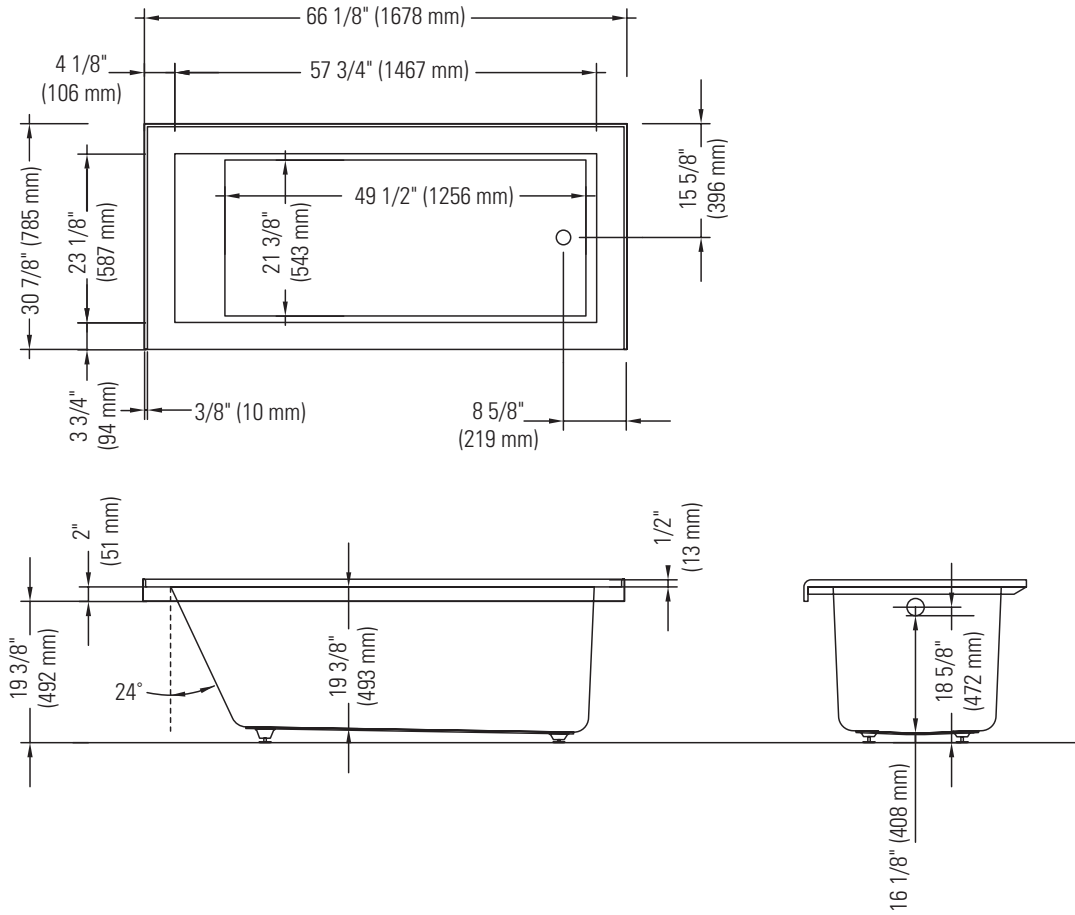

FDC 7766 AAL3

LEFT DRAIN WITH TILING FLANGE

Bathtub

*A bathtub fitted with back jets can cause the pump to protrude by approximately 3" from the overall dimension.

**All dimensions are approximate and subject to change without notice. Please refer to the installation guide before beginning the installation.

FDC 7766 AAR3

RIGHT DRAIN WITH TILING FLANGE

Bathtub

*A bathtub fitted with back jets can cause the pump to protrude by approximately 3" from the overall dimension.

**All dimensions are approximate and subject to change without notice.