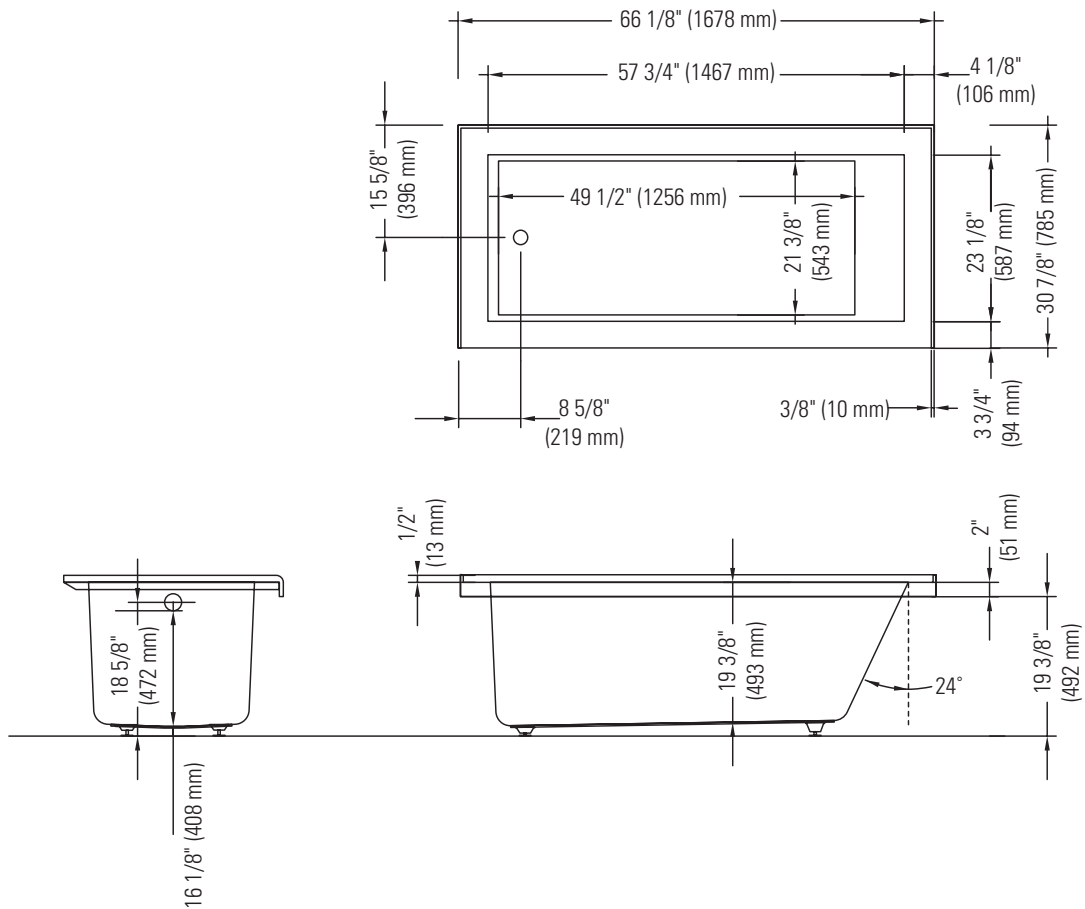

FDC 7766 AAL3

LEFT DRAIN WITH TILING FLANGE

Bathtub

*A bathtub fitted with back jets can cause the pump to protrude by approximately 3" from the overall dimension.

**All dimensions are approximate and subject to change without notice. Please refer to the installation guide before beginning the installation.

FDC 7766 AAR3

RIGHT DRAIN WITH TILING FLANGE

Bathtub

*A bathtub fitted with back jets can cause the pump to protrude by approximately 3" from the overall dimension.

**All dimensions are approximate and subject to change without notice.