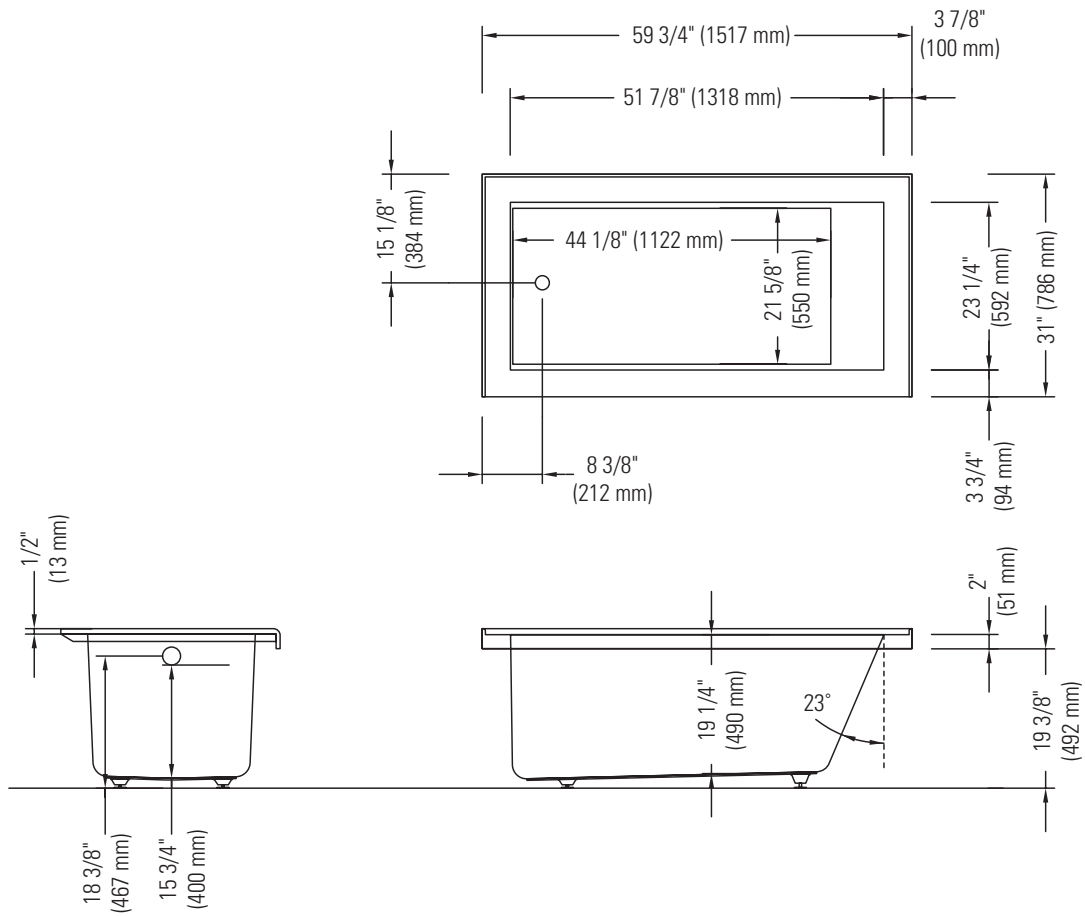

FDC 7760 AAR3

RIGHT DRAIN WITH TILING FLANGE

Bathtub

*A bathtub fitted with back jets can cause the pump to protrude by approximately 3" from the overall dimension.

**All dimensions are approximate and subject to change without notice. Please refer to the installation guide before beginning the installation.

FDC 7760 AAL3

LEFT DRAIN WITH TILING FLANGE

Bathtub

*A bathtub fitted with back jets can cause the pump to protrude by approximately 3" from the overall dimension.

**All dimensions are approximate and subject to change without notice.