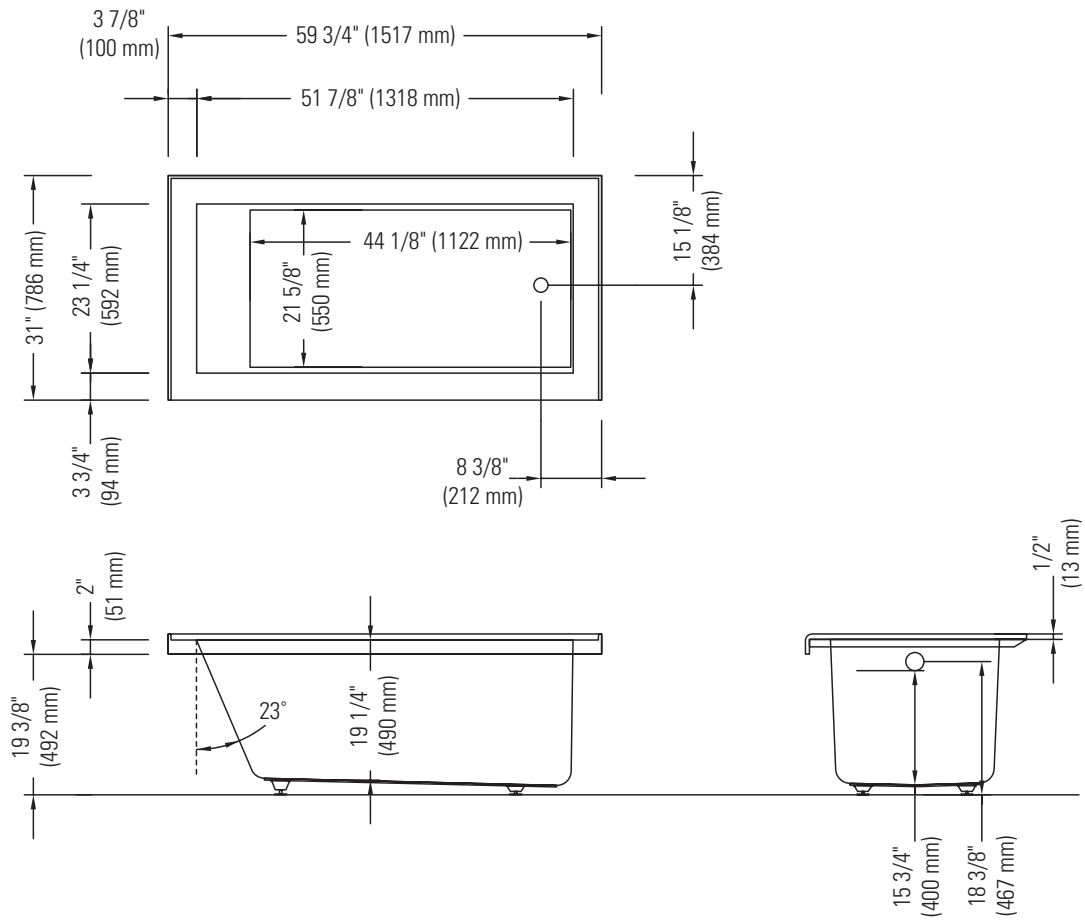

FDC 7760 AAR3

RIGHT DRAIN WITH TILING FLANGE

Bathtub

*A bathtub fitted with back jets can cause the pump to protrude by approximately 3" from the overall dimension.

**All dimensions are approximate and subject to change without notice. Please refer to the installation guide before beginning the installation.

FDC 7760 AAL3

LEFT DRAIN WITH TILING FLANGE

Bathtub

*A bathtub fitted with back jets can cause the pump to protrude by approximately 3" from the overall dimension.

**All dimensions are approximate and subject to change without notice.