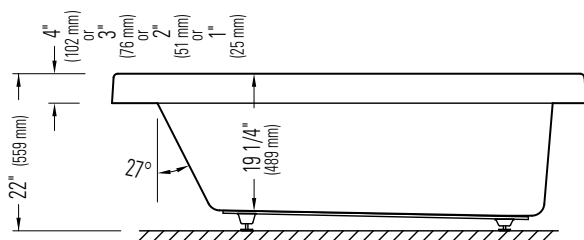

Produits Neptune

ZEN 3266 WITH OR WITHOUT ARMRESTS

Bathtub

Without armrests

With armrests

*A bathtub fitted with back jets can cause the pump to protrude by approximately 3" from the overall dimension.

**All dimensions are approximate and subject to change without notice. Please refer to the installation guide before beginning the installation