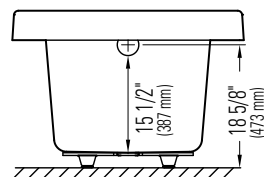

Produits Neptune

ZEN 3266 WITH OR WITHOUT ARMRESTS

Bathtub

Without armrests

With armrests

*A bathtub fitted with back jets can cause the pump to protrude by approximately 3" from the overall dimension.

**All dimensions are approximate and subject to change without notice. Please refer to the installation guide before beginning the installation