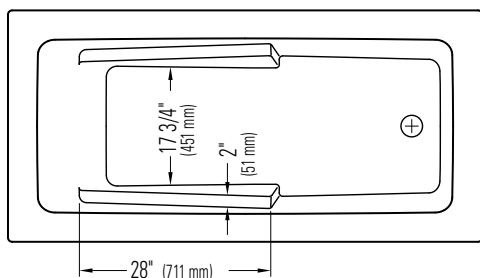

Produits Neptune

ZEN 3266 WITH OR WITHOUT ARMRESTS

Bathtub

Without armrests

With armrests

*A bathtub fitted with back jets can cause the pump to protrude by approximately 3" from the overall dimension.

**All dimensions are approximate and subject to change without notice. Please refer to the installation guide before beginning the installation