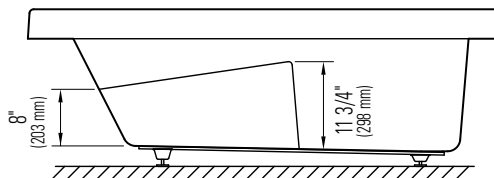

Produits Neptune

ZEN 3266 WITH OR WITHOUT ARMRESTS

Bathtub

Without armrests

With armrests

*A bathtub fitted with back jets can cause the pump to protrude by approximately 3" from the overall dimension.

**All dimensions are approximate and subject to change without notice. Please refer to the installation guide before beginning the installation