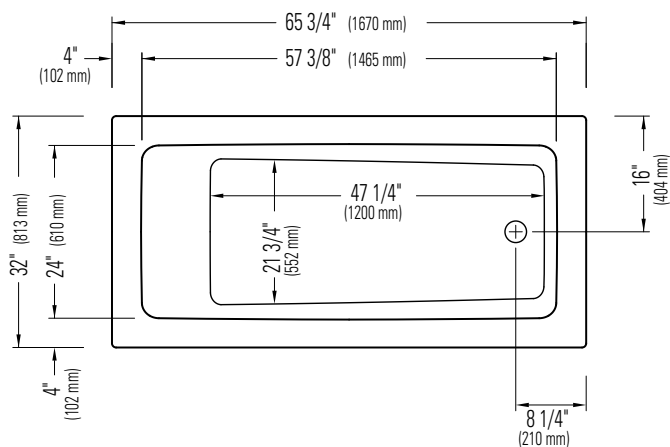

Produits Neptune

ZEN 3266 WITH OR WITHOUT ARMRESTS

Bathtub

Without armrests

With armrests

*A bathtub fitted with back jets can cause the pump to protrude by approximately 3" from the overall dimension.

**All dimensions are approximate and subject to change without notice. Please refer to the installation guide before beginning the installation