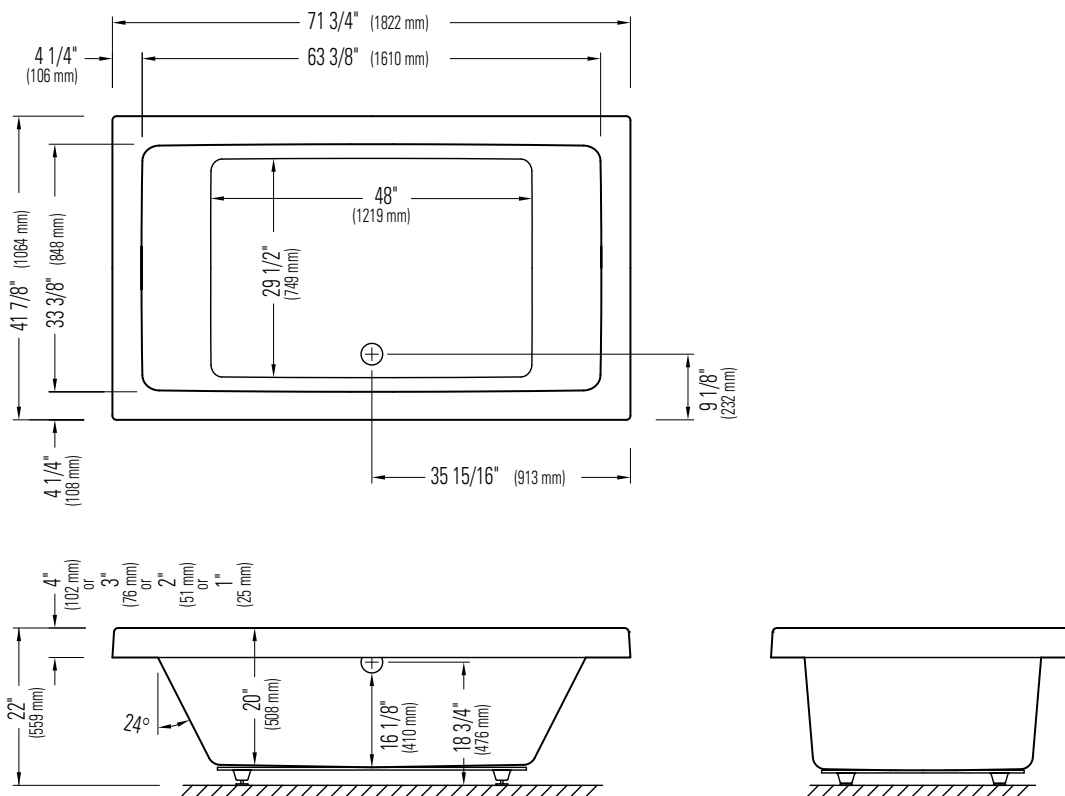

# ZEN 4272

Bathtub

\*A bathtub fitted with back jets can cause the pump to protrude by approximately 3" from the overall dimension.

\*\*All dimensions are approximate and subject to change without notice. Please refer to the installation guide before beginning the installation